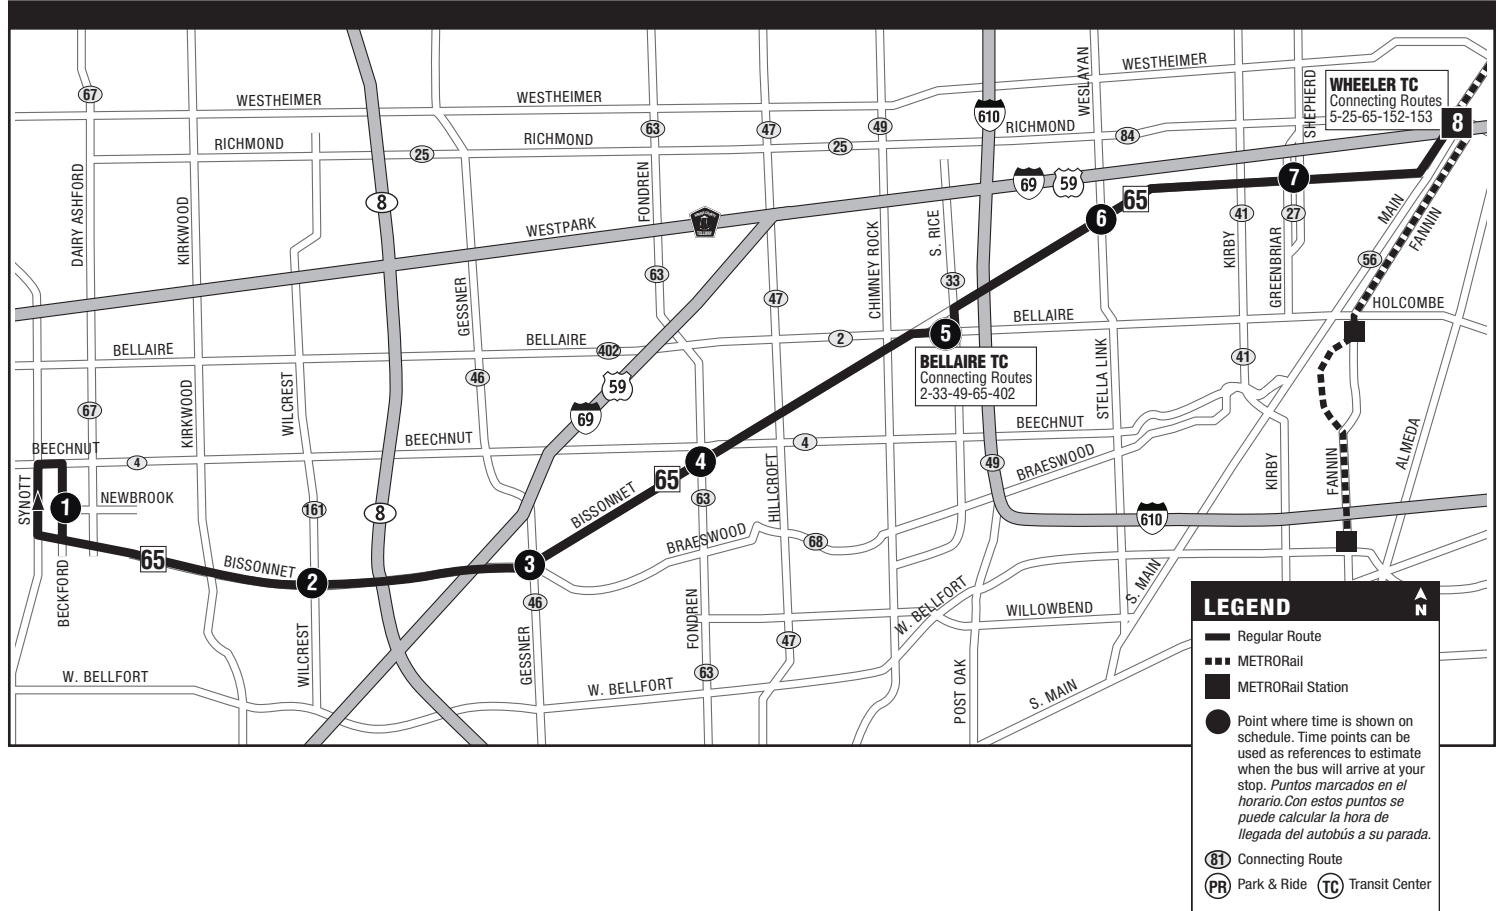

65 Bissonnet Route Map / Mapa de la ruta

Reading a Bus Schedule

1. On the top of each timetable, look for names like “Weekday Inbound” or “Saturday Westbound” to determine which timetable to use.
2. Then look at the numbered dots, called time points, with names of places where buses stop. The listing does not include all bus stops, but buses will stop at all stops along your route.
3. Find the time points closest to where you are and where you want to go.
4. Check the column of times under your destination to find the time you want to arrive.
5. Find the time point nearest the place you want to board the bus. There will be a stop along the route within two blocks of that location — just look for your route number on the bus stop signs at each corner.
6. Then move your finger left along that line to your origin to determine your departure time. If you’re not catching the bus at the time point listed, refer to the time point before your stop.

Cómo leer el horario

1. En la parte superior de cada horario, busque los nombres tales como “Llegadas los días de la semana” o “Salida hacia el oeste los sábados” para determinar cuál horario usar.
2. Después busque los puntos numerados, con los nombres de los lugares donde paran los autobuses. La lista no incluye todas las paradas de los autobuses, pero los autobuses pararán en todas las paradas a lo largo de la ruta.
3. Encuentre el punto más cercano a donde usted está y a donde quiere ir.
4. Revise la columna de las horas según su destino para encontrar la hora a la que desea llegar.
5. Encuentre el punto numerado más cercano al lugar donde desea abordar el autobús. Habrá una parada a lo largo de la ruta dentro de dos cuadras de esa ubicación — simplemente busque el número de su ruta y los letreros de parada del autobús en cada esquina.
6. Después siga la línea hacia la izquierda de su origen para determinar su hora de salida. Si no puede tomar el autobús desde el punto numerado, refiérase al punto numerado antes de su parada.