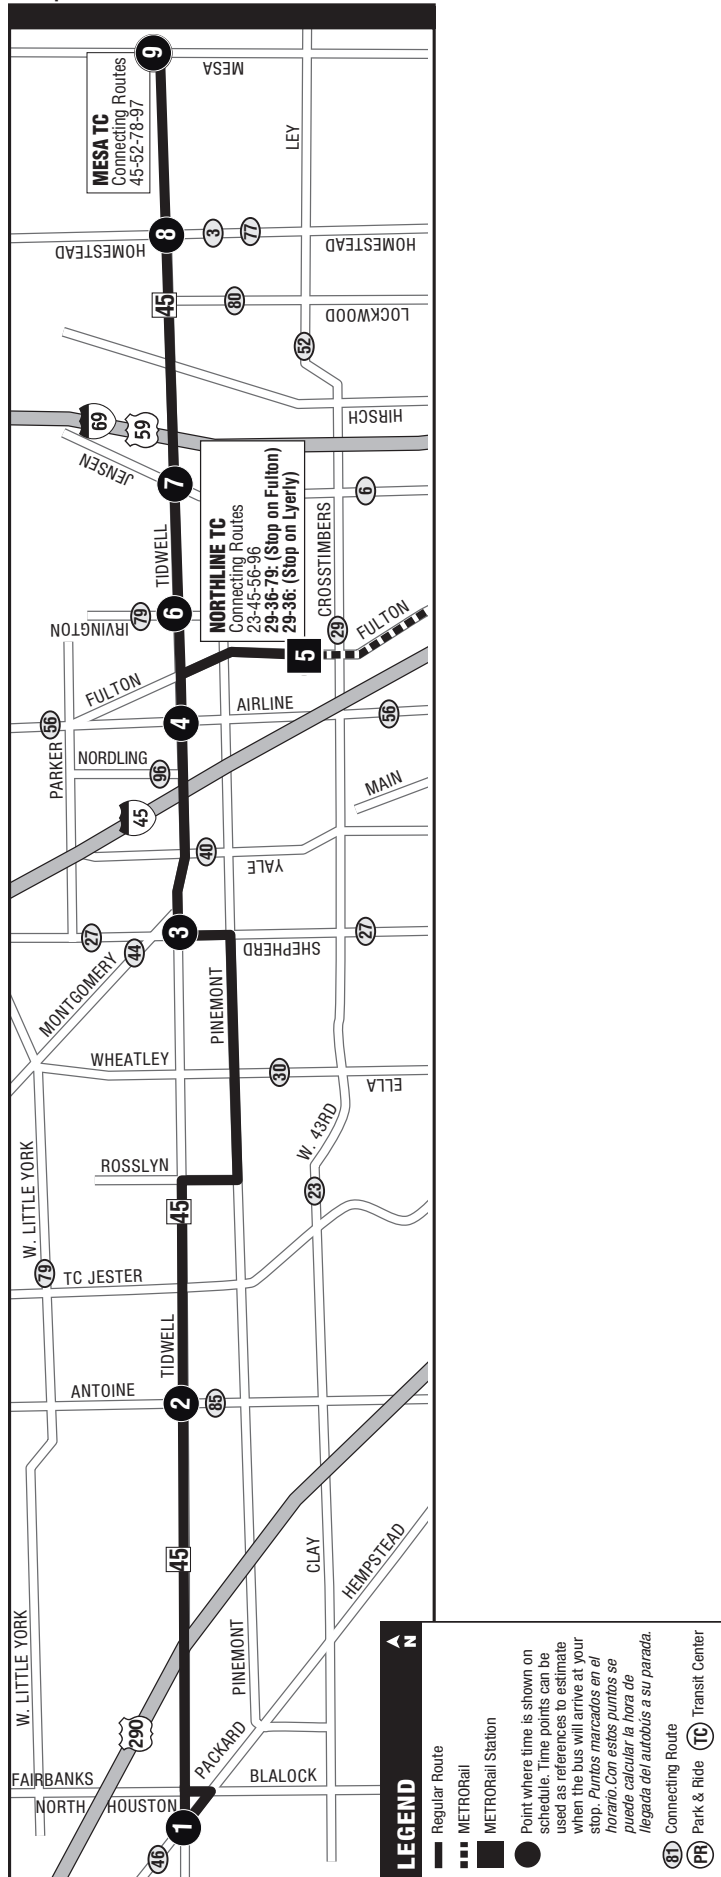

45 Tidwell Route Map / Mapa de la ruta

Reading a Bus Schedule

1. On the top of each timetable, look for names like “Weekday Inbound” or “Saturday Westbound” to determine which timetable to use.
2. Then look at the numbered dots, called time points, with names of places where buses stop. The listing does not include all bus stops, but buses will stop at all stops along your route.
3. Find the time points closest to where you are and where you want to go.
4. Check the column of times under your destination to find the time you want to arrive.
5. Find the time point nearest the place you want to board the bus. There will be a stop along the route within two blocks of that location — just look for your route number on the bus stop signs at each corner.
6. Then move your finger left along that line to your origin to determine your departure time. If you’re not catching the bus at the time point listed, refer to the time point before your stop.

Cómo leer el horario

1. En la parte superior de cada horario, busque los nombres tales como “Llegadas los días de la semana” o “Salida hacia el oeste los sábados” para determinar cuál horario usar.
2. Después busque los puntos numerados, con los nombres de los lugares donde paran los autobuses. La lista no incluye todas las paradas de los autobuses, pero los autobuses pararán en todas las paradas a lo largo de la ruta.
3. Encuentre el punto más cercano a donde usted está y a donde quiere ir.
4. Revise la columna de las horas según su destino para encontrar la hora a la que desea llegar.
5. Encuentre el punto numerado más cercano al lugar donde desea abordar el autobús. Habrá una parada a lo largo de la ruta dentro de dos cuadras de esa ubicación — simplemente busque el número de su ruta y los letreros de parada del autobús en cada esquina.
6. Después siga la línea hacia la izquierda de su origen para determinar su hora de salida. Si no puede tomar el autobús desde el punto numerado, refiérase al punto numerado antes de su parada.