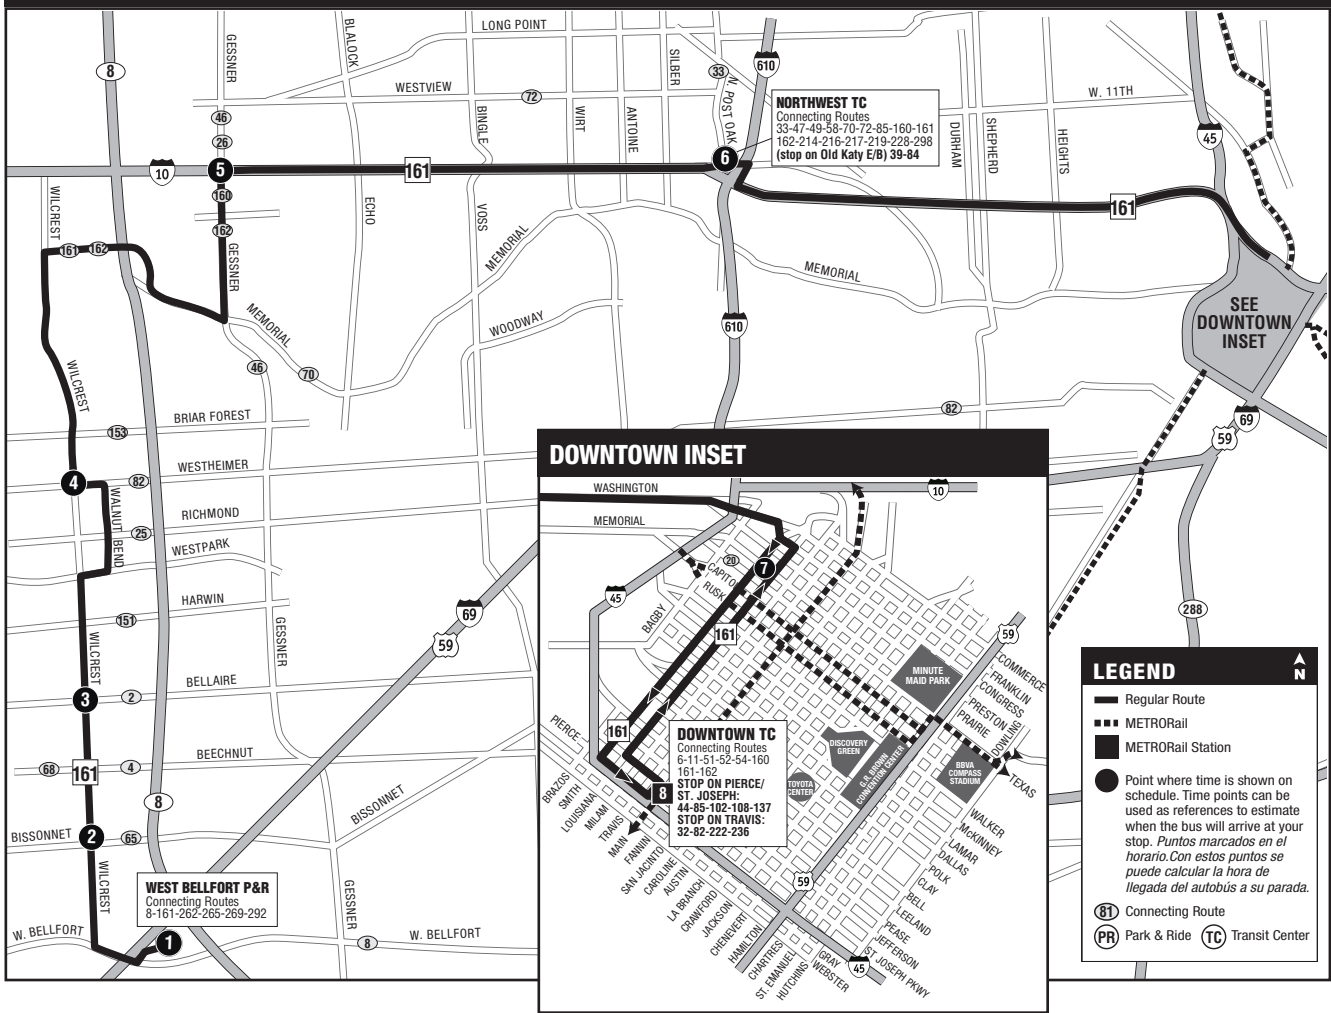

161 Wilcrest Express Route Map / Mapa de la ruta

Reading a Bus Schedule

1. On the top of each timetable, look for names like “Weekday Inbound” or “Saturday Westbound” to determine which timetable to use.
2. Then look at the numbered dots, called time points, with names of places where buses stop. The listing does not include all bus stops, but buses will stop at all stops along your route.
3. Find the time points closest to where you are and where you want to go.
4. Check the column of times under your destination to find the time you want to arrive.
5. Find the time point nearest the place you want to board the bus. There will be a stop along the route within two blocks of that location — just look for your route number on the bus stop signs at each corner.
6. Then move your finger left along that line to your origin to determine your departure time. If you’re not catching the bus at the time point listed, refer to the time point before your stop.

Cómo leer el horario

1. En la parte superior de cada horario, busque los nombres tales como “Llegadas los días de la semana” o “Salida hacia el oeste los sábados” para determinar cuál horario usar.
2. Después busque los puntos numerados, con los nombres de los lugares donde paran los autobuses. La lista no incluye todas las paradas de los autobuses, pero los autobuses pararán en todas las paradas a lo largo de la ruta.
3. Encuentre el punto más cercano a donde usted está y a donde quiere ir.
4. Revise la columna de las horas según su destino para encontrar la hora a la que desea llegar.
5. Encuentre el punto numerado más cercano al lugar donde desea abordar el autobús. Habrá una parada a lo largo de la ruta dentro de dos cuadras de esa ubicación — simplemente busque el número de su ruta y los letreros de parada del autobús en cada esquina.
6. Después siga la línea hacia la izquierda de su origen para determinar su hora de salida. Si no puede tomar el autobús desde el punto numerado, refiérase al punto numerado antes de su parada.