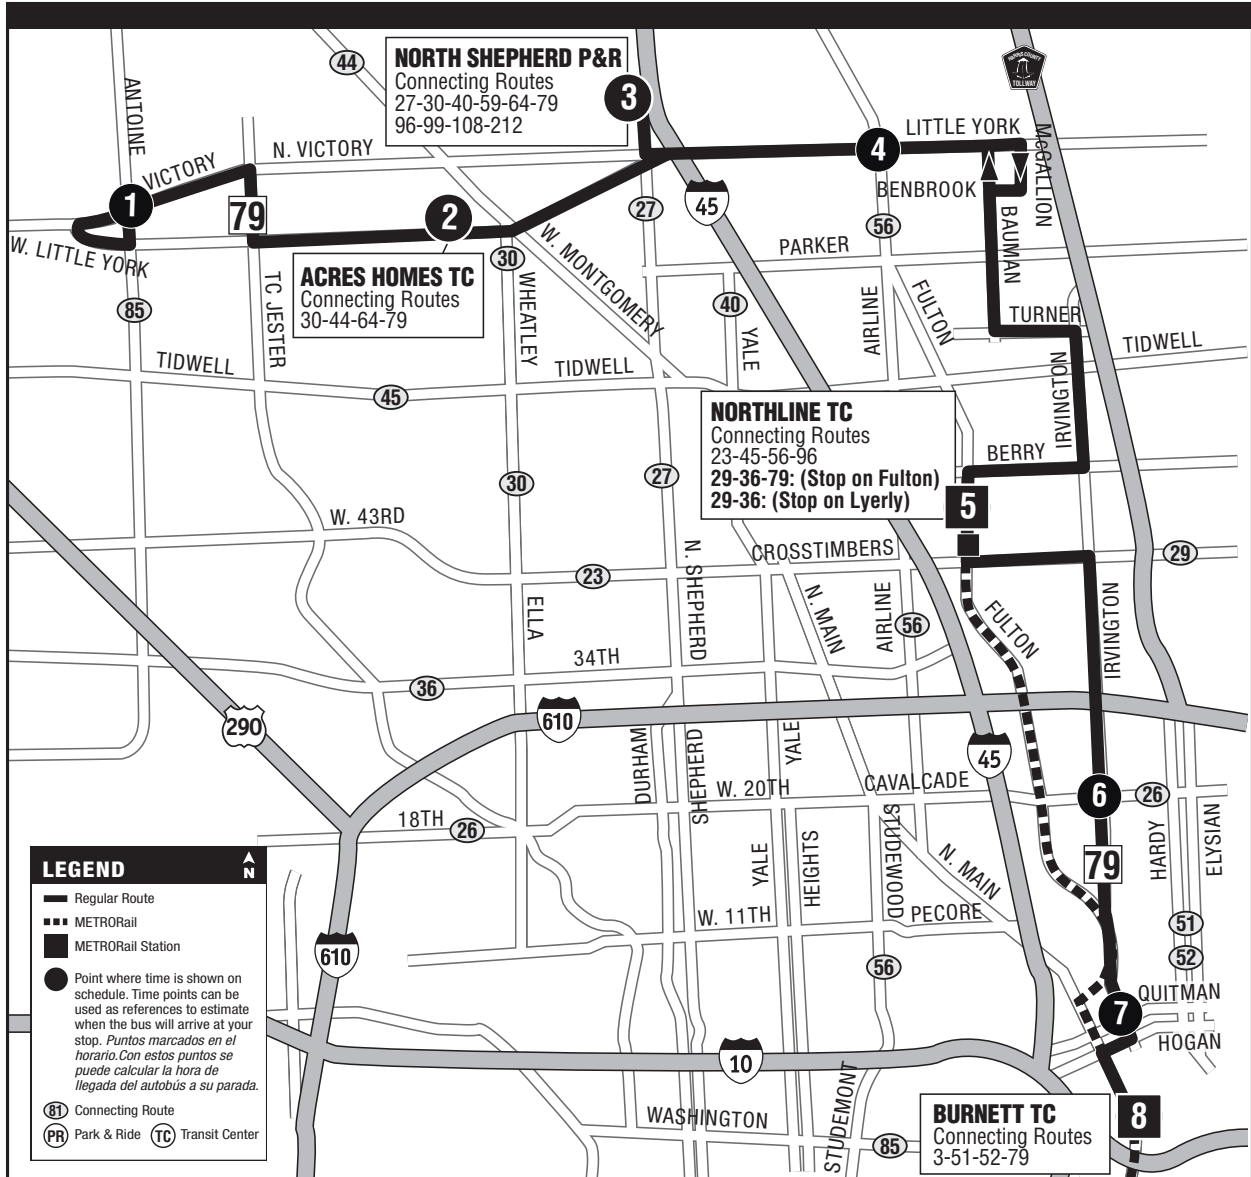

79 West Little York Route Map / Mapa de la ruta

Reading a Bus Schedule

1. On the top of each timetable, look for names like “Weekday Inbound” or “Saturday Westbound” to determine which timetable to use.
2. Then look at the numbered dots, called time points, with names of places where buses stop. The listing does not include all bus stops, but buses will stop at all stops along your route.
3. Find the time points closest to where you are and where you want to go.
4. Check the column of times under your destination to find the time you want to arrive.
5. Find the time point nearest the place you want to board the bus. There will be a stop along the route within two blocks of that location — just look for your route number on the bus stop signs at each corner.
6. Then move your finger left along that line to your origin to determine your departure time. If you’re not catching the bus at the time point listed, refer to the time point before your stop.

Cómo leer el horario

1. En la parte superior de cada horario, busque los nombres tales como “Llegadas los días de la semana” o “Salida hacia el oeste los sábados” para determinar cuál horario usar.
2. Después busque los puntos numerados, con los nombres de los lugares donde paran los autobuses. La lista no incluye todas las paradas de los autobuses, pero los autobuses pararán en todas las paradas a lo largo de la ruta.
3. Encuentre el punto más cercano a donde usted está y a donde quiere ir.
4. Revise la columna de las horas según su destino para encontrar la hora a la que desea llegar.
5. Encuentre el punto numerado más cercano al lugar donde desea abordar el autobús. Habrá una parada a lo largo de la ruta dentro de dos cuadras de esa ubicación — simplemente busque el número de su ruta y los letreros de parada del autobús en cada esquina.
6. Después siga la línea hacia la izquierda de su origen para determinar su hora de salida. Si no puede tomar el autobús desde el punto numerado, refiérase al punto numerado antes de su parada.