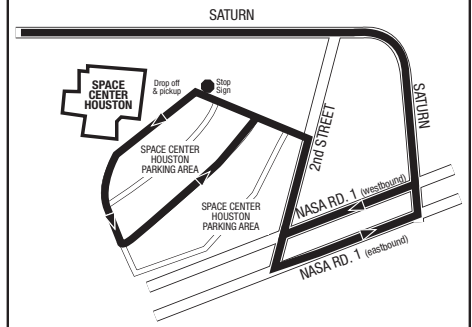

EASTWOOD TC
Connecting Routes
4-9-25-40-41-50-80
244-246-247-248-249

MONROE P&R
Connecting Routes
244-247-249-297

FUQUA P&R
Connecting Routes
244-247-249

EL DORADO P&R
Connecting Routes
248-249

BAY AREA P&R
Connecting Routes
246-249

SPACE CENTER INSET

**Park & Ride Lots /
Gulf Corridor**

244 Monroe Weekday Inbound /

Día de semana hacia la ciudad

Fuqua Park & Ride 10	Monroe Park & Ride 9	Eastwood Transit Center 8	Travis & St. Joseph 7	Austin & Jefferson 5	Austin & Preston 4	Travis & Texas 3	Franklin & Austin 2	Congress & La Branch 1
Morning								
	5:50am	5:59am	6:08am			6:16am	6:18am	
	6:10	6:19	6:28			6:36	6:38	
	6:30	6:39	6:48			6:56	6:58	
	6:45		7:02			7:10	7:12	
	7:00	7:09	7:18			7:26	7:28	
	7:15	7:24	7:33			7:41	7:43	
	7:30		7:47			7:55	7:57	
	7:45	7:54	8:03			8:11	8:13	
	8:05	8:14	8:23			8:31	8:33	
8:05am*	8:15		8:40			8:48	8:50	
8:15*	8:25		8:50			8:58	9:00	
8:25*	8:35	8:47	8:55			9:03	9:05	
8:55*	9:05	9:17	9:25			9:33	9:35	
Afternoon								
	4:37pm			4:57pm	5:03pm			5:05pm
	4:49			5:09	5:15			5:17
	5:19			5:39	5:45			5:47