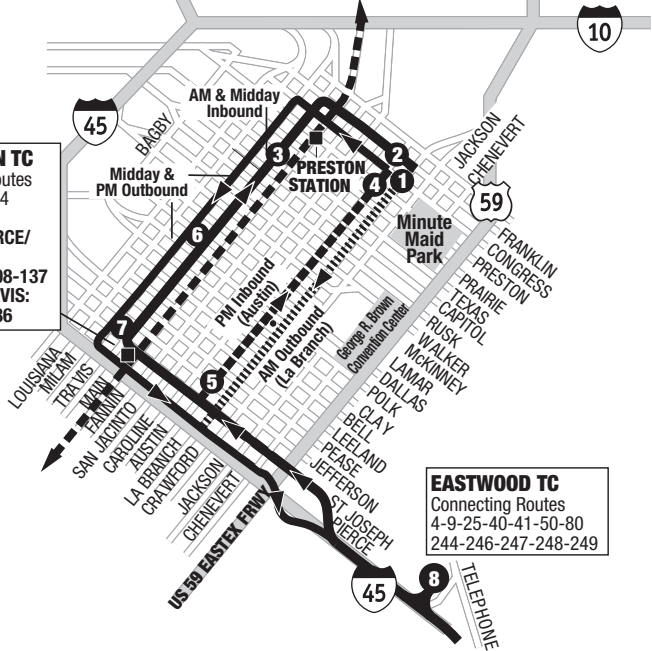

Gulf Corridor Route Map / Mapa de la ruta

Downtown Area Gulf Corridor Routing

DOWNTOWN TC
Connecting Routes
6-11-51-52-54
160-161-162
**STOP ON PIERCE/
ST. JOSEPH:**
44-85-102-108-137
STOP ON TRAVIS:
32-82-222-236

EASTWOOD TC
Connecting Routes
4-9-25-40-41-50-80
244-246-247-248-249

LEGEND / LEYENDA

- Regular Route/Ruta Regular
- --- PM Reverse Commuters (via Austin)
- ||||| AM Reverse Commuters (via La Branch)
- METRORail Red Line
  - Stop serves PM Reverse Commuters only (Austin @ Polk)
- METRORail Station
  Estación de METRORail
- Point where time is shown on schedule.
  Time points can be used as references to estimate when the bus will arrive at your stop.
- Puntos marcados en el horario.
  Con estos puntos se puede calcular la hora de llegada del autobús a su parada.

EASTWOOD TC
Connecting Routes
4-9-25-40-41-50-80
244-246-247-248-249

MONROE P&R
Connecting Routes
244-247-249-297

FUQUA P&R
Connecting Routes
244-247-249

EL DORADO P&R
Connecting Routes
248-249

BAY AREA P&R
Connecting Routes
246-249