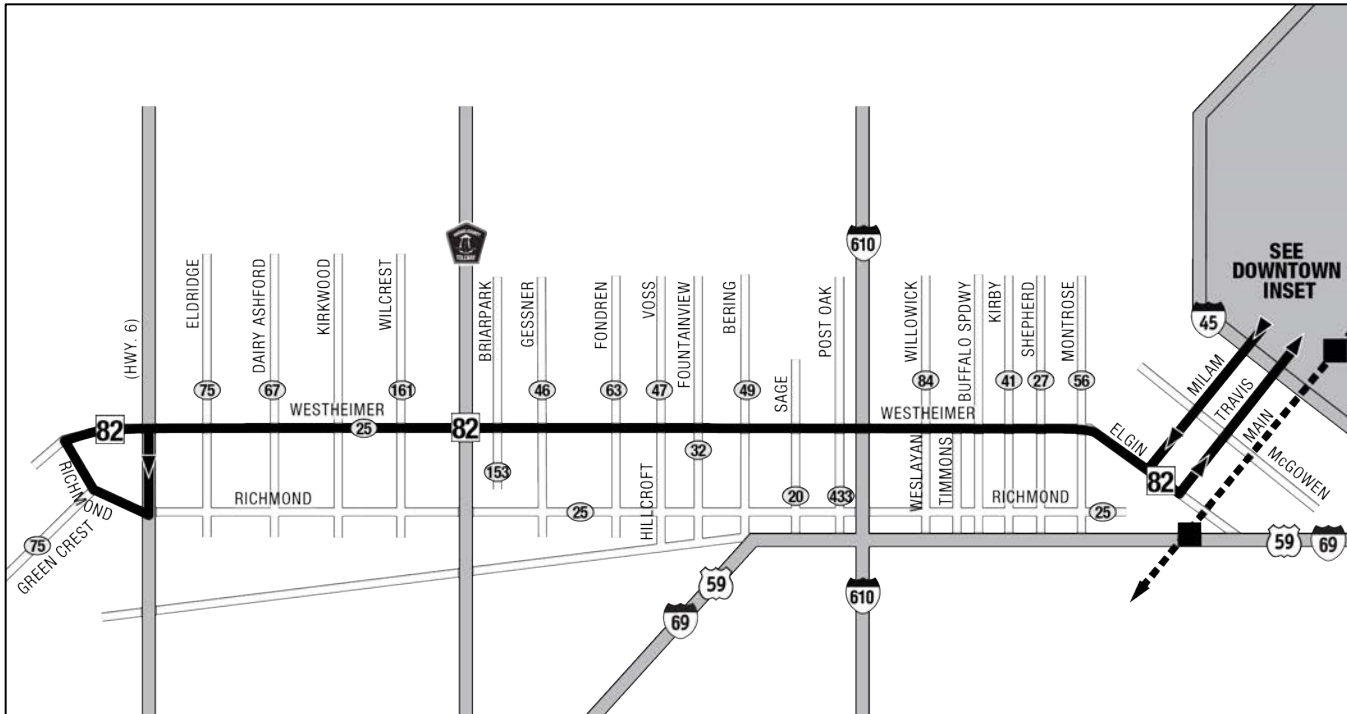

82 WESTHEIMER

METRO

RideMETRO.org | 713-635-4000