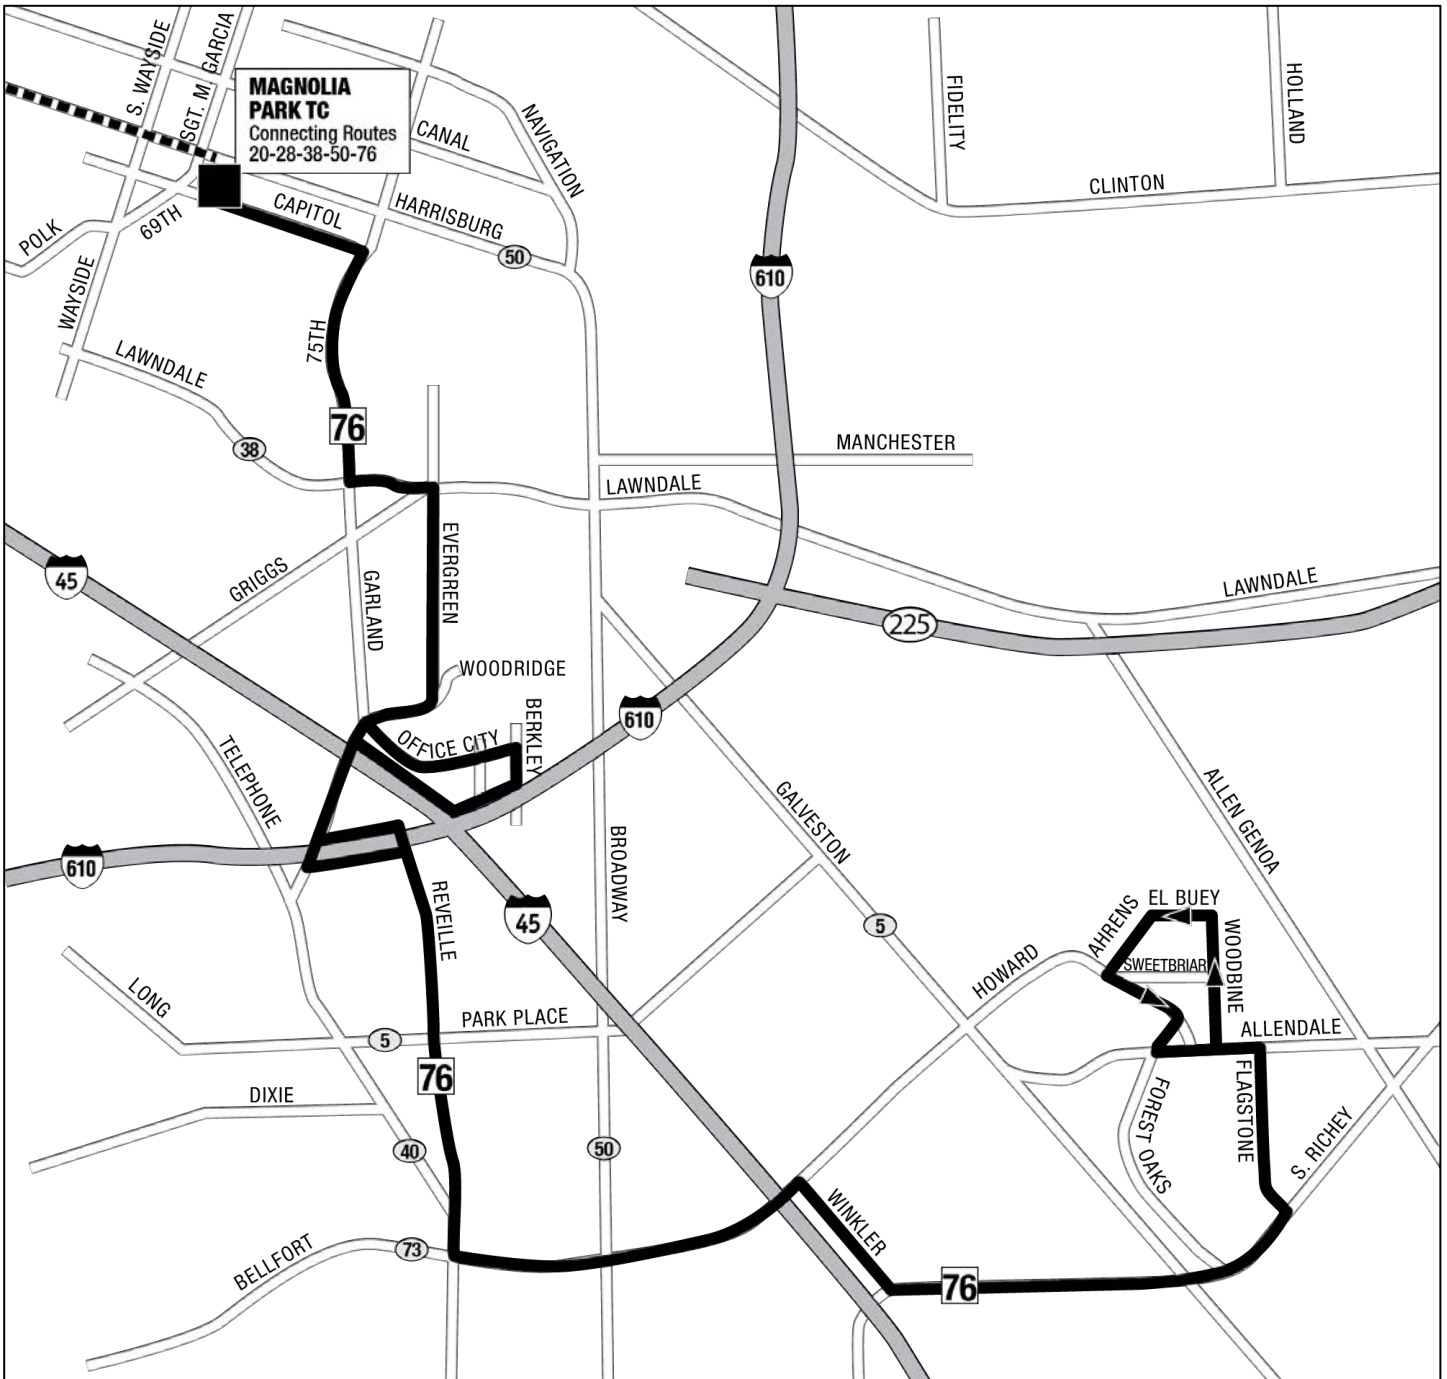

76 EVERGREEN

RideMETRO.org | 713-635-4000

LEGEND

- Regular Route
- METRORail
- METRORail Station
- 81 Connecting Route
- PR Park & Ride TC Transit Center