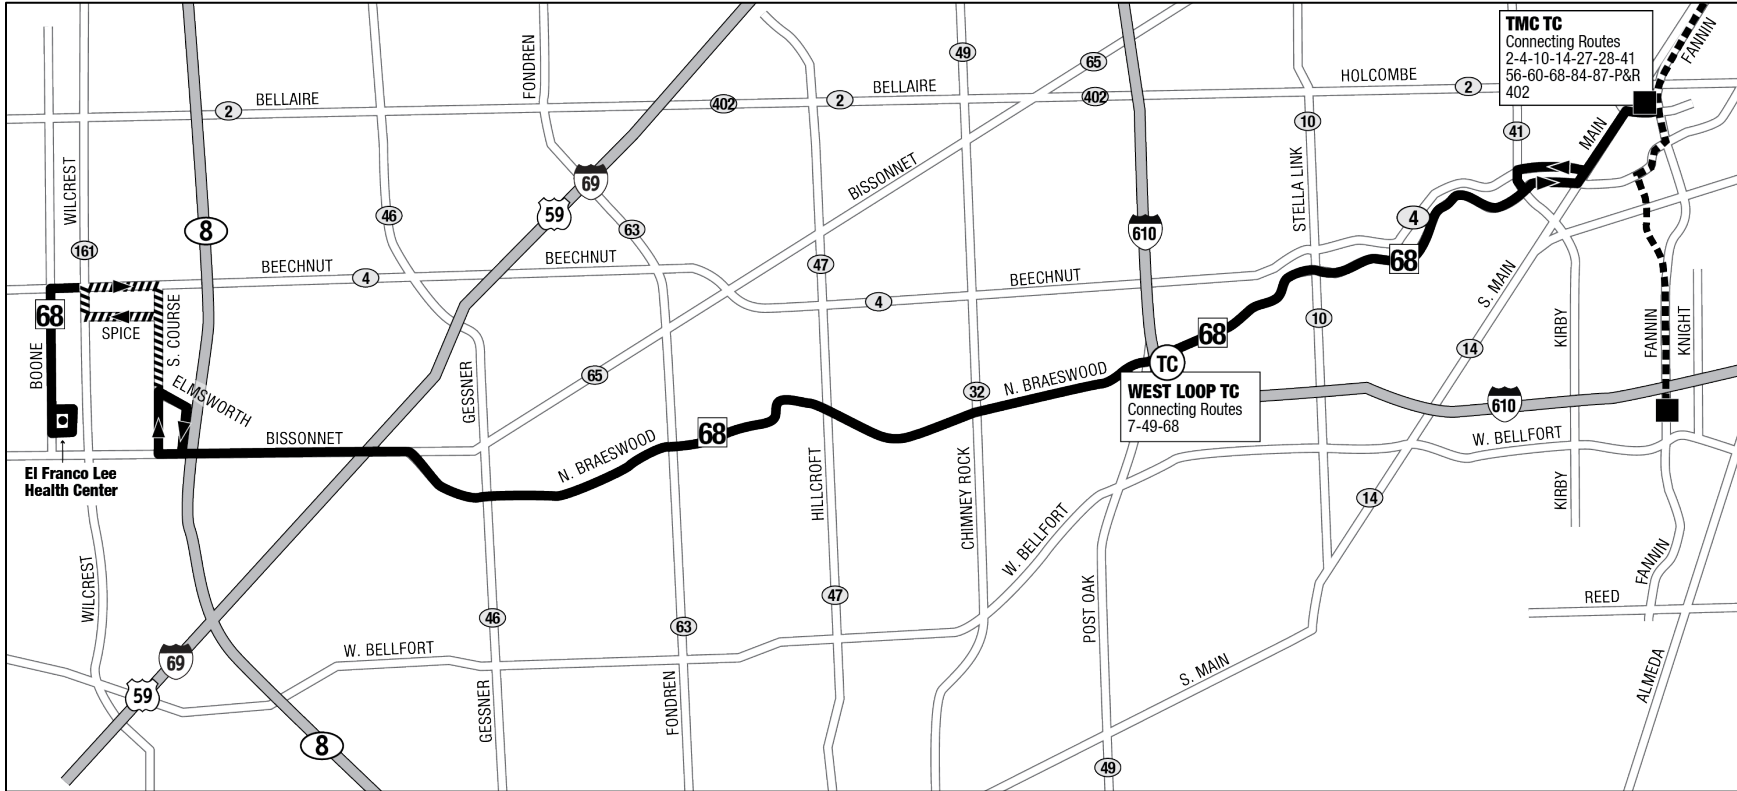

68 BRAESWOOD

METRO

RideMETRO.org | 713-635-4000

Effective Date: **November 2020**
 Service: **Sunday**
 Direction: **Westbound**

TMC T.C.	S. BRAESWOOD/ STELLA LINK	WEST LOOP T.C.	N. BRAESWOOD/ HILLCROFT	S. BRAESWOOD/ GESSNER	ELMSWORTH/ S. COURSE
5:31am	5:41am	5:47am	5:55am	6:01am	6:15am
6:01	6:11	6:18	6:27	6:34	6:49
6:31	6:41	6:48	6:57	7:04	7:19
7:01	7:12	7:19	7:28	7:35	7:50
7:31	7:42	7:49	7:58	8:05	8:20
8:01	8:12	8:19	8:28	8:35	8:50
8:31	8:42	8:49	8:58	9:05	9:20
9:01	9:12	9:19	9:28	9:35	9:50
9:31	9:42	9:49	9:58	10:05	10:20
10:01	10:12	10:19	10:28	10:35	10:50
10:31	10:42	10:49	10:58	11:05	11:20
11:01	11:12	11:19	11:28	11:35	11:50
11:31	11:42	11:49	11:58	12:05pm	12:20pm
12:01pm	12:12pm	12:19pm	12:28pm	12:35	12:50
12:31	12:42	12:49	12:58	1:05	1:20
1:01	1:12	1:19	1:28	1:35	1:50
1:31	1:42	1:49	1:58	2:05	2:20
2:01	2:12	2:19	2:28	2:35	2:50
2:31	2:42	2:49	2:58	3:05	3:20
3:01	3:12	3:19	3:28	3:35	3:50
3:31	3:42	3:49	3:58	4:05	4:20
4:01	4:12	4:19	4:28	4:35	4:50
4:31	4:42	4:49	4:58	5:05	5:20
5:01	5:12	5:19	5:28	5:35	5:50

68 BRAESWOOD

METRO

RideMETRO.org | 713-635-4000

Effective Date: **November 2020**
 Service: **Sunday**
 Direction: **Westbound**

TMC T.C.	S. BRAESWOOD/ STELLA LINK	WEST LOOP T.C.	N. BRAESWOOD/ HILLCROFT	S. BRAESWOOD/ GESSNER	ELMSWORTH/ S. COURSE
5:31	5:42	5:49	5:58	6:05	6:20
6:01	6:12	6:19	6:28	6:35	6:50
6:31	6:42	6:49	6:58	7:05	7:20
7:01	7:12	7:19	7:28	7:35	7:50
7:31	7:42	7:49	7:58	8:05	8:20
8:01	8:12	8:19	8:28	8:35	8:50
8:31	8:42	8:49	8:58	9:05	9:20
9:01	9:11	9:18	9:26	9:32	9:46
9:31	9:41	9:48	9:56	10:02	10:16
10:01	10:11	10:18	10:26	10:32	10:46
10:31	10:41	10:48	10:56	11:02	11:16

68 BRAESWOOD

METRO

RideMETRO.org | 713-635-4000

LEGEND

- Regular Route
- METRO Rail
- METRO Rail Station
- Connecting Route
- Park & Ride
- Transit Center

↑
N