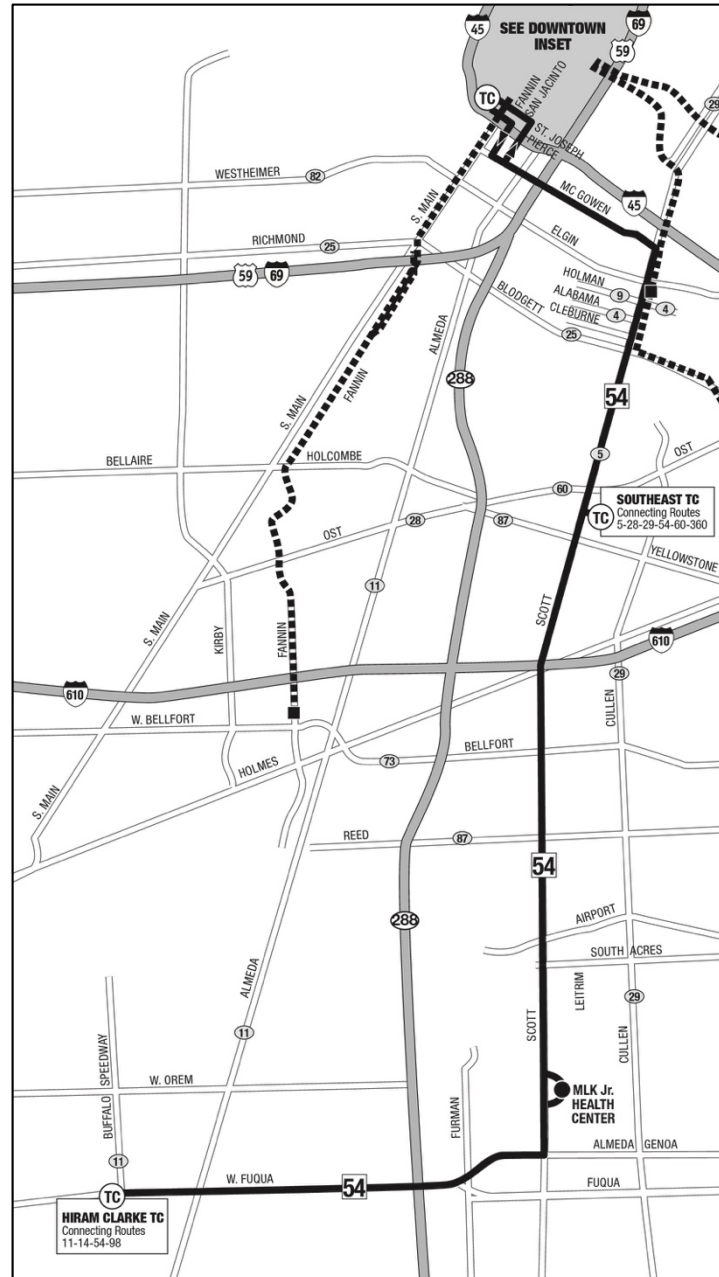

54 SCOTT

METRO

RideMETRO.org | 713-635-4000