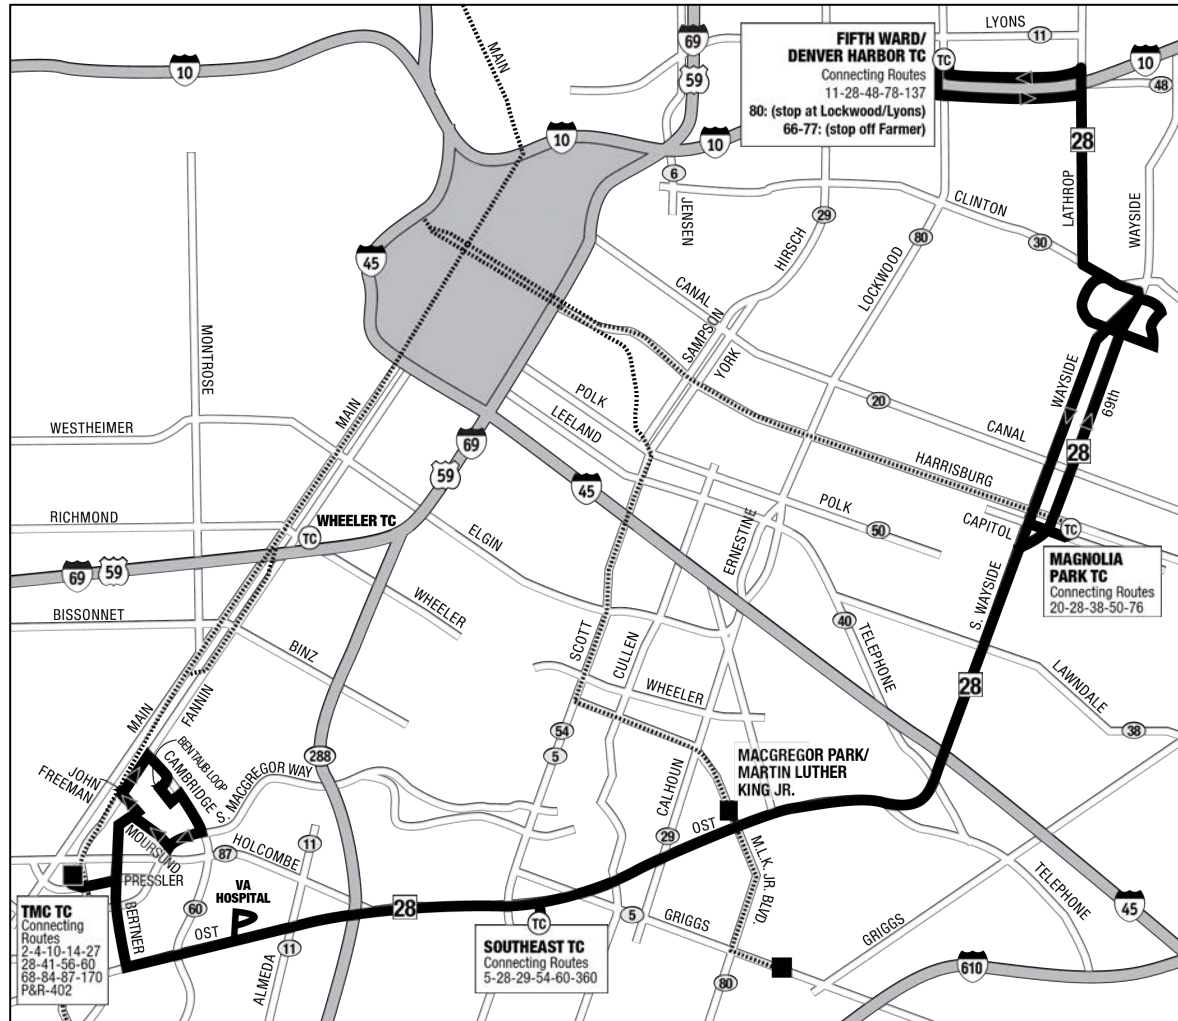

28 OST - WAYSIDE

LEGEND

- Regular Route
- METRORail
- METRORail Station
- 81 Connecting Route
- PR Park & Ride
- TC Transit Center