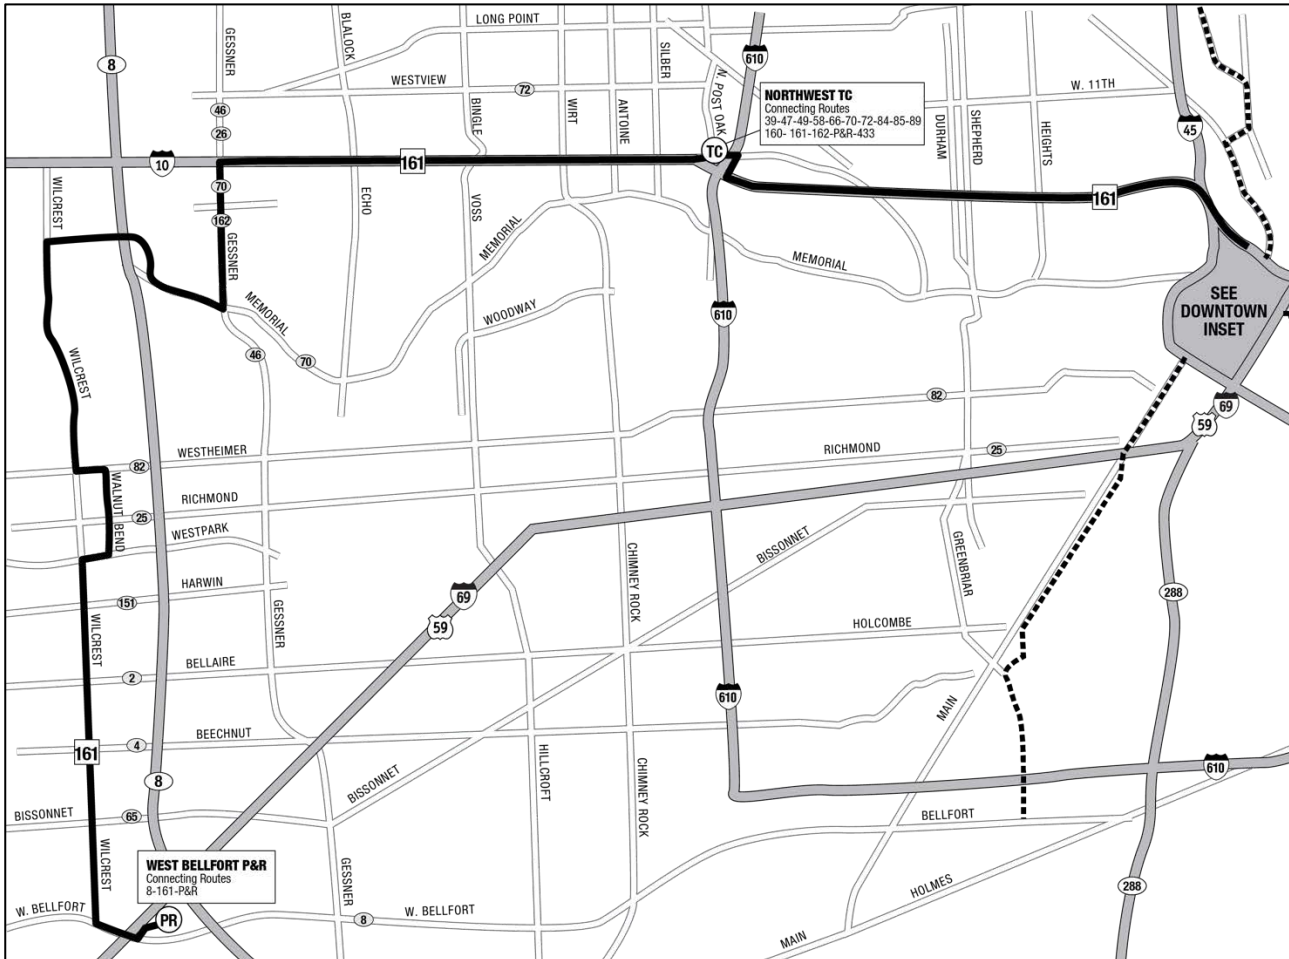

161 WILCREST EXPRESS