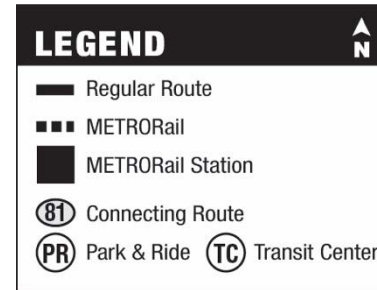

161 WILCREST EXPRESS