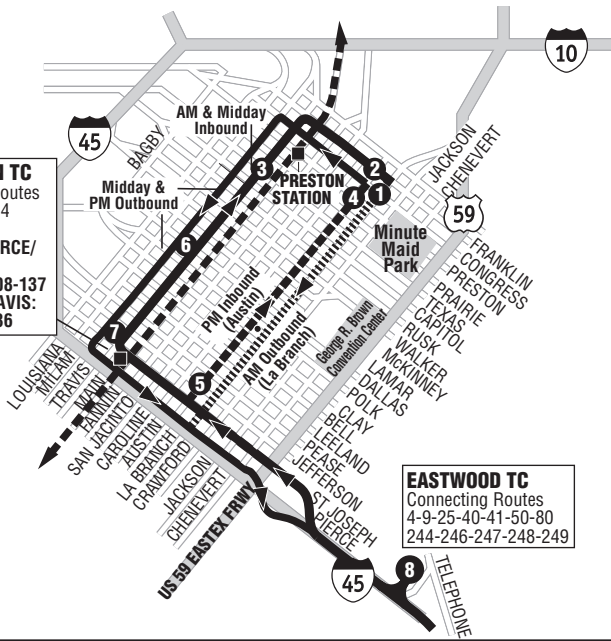

Gulf Corridor Route Map / Mapa de la ruta

Downtown Area Gulf Corridor Routing

DOWNTOWN TC
Connecting Routes
6-11-51-52-54
160-161-162
**STOP ON PIERCE/
ST. JOSEPH:**
44-85-102-108-137
STOP ON TRAVIS:
32-82-222-236

EASTWOOD TC
Connecting Routes
4-9-25-40-41-50-80
244-246-247-248-249

LEGEND / LEYENDA

- Regular Route/Ruta Regular
- - - PM Reverse Commuters (via Austin)
- ..... AM Reverse Commuters (via La Branch)
- METRORail Red Line
- Stop serves PM Reverse Commuters only (Austin @ Polk)
- METRORail Station
  Estación de METRORail
- Point where time is shown on schedule.
  Time points can be used as references to estimate when the bus will arrive at your stop.
- Puntos marcados en el horario.
  Con estos puntos se puede calcular la hora de llegada del autobús a su parada.