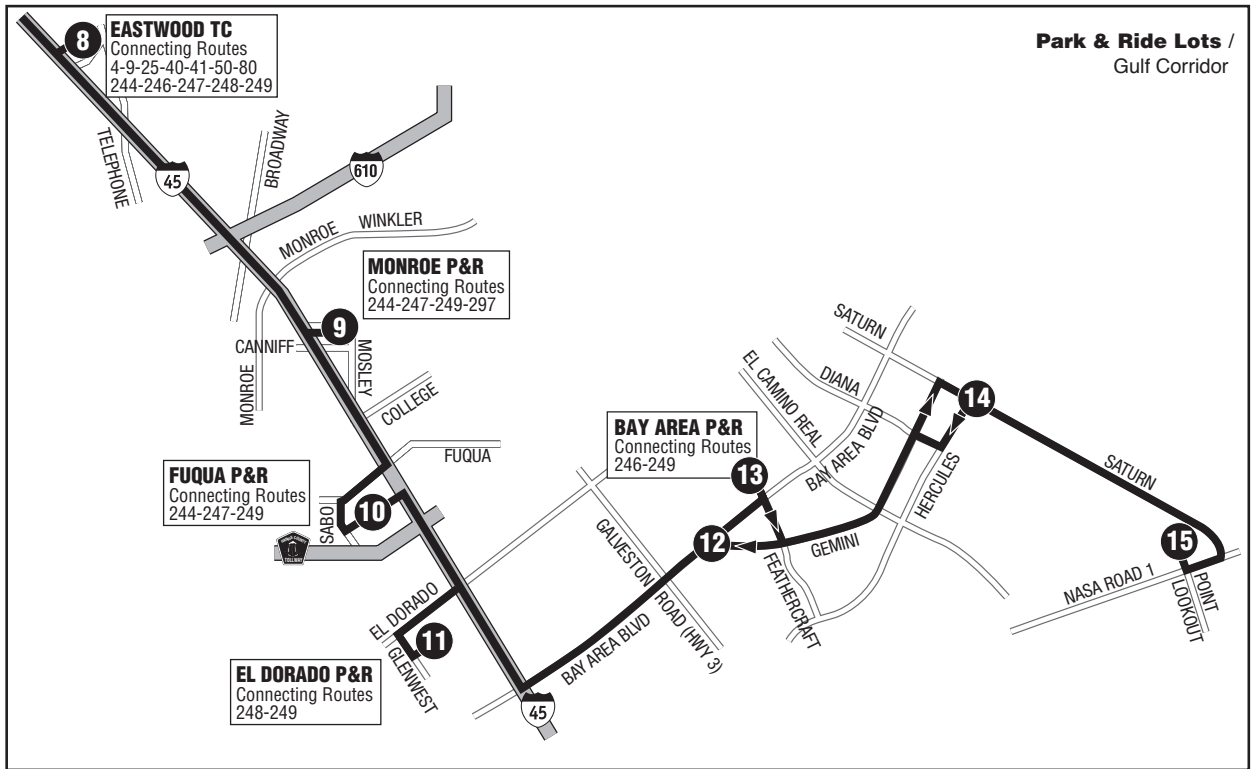

Park & Ride Lots / Gulf Corridor

244 Monroe Weekday Inbound /

Día de semana hacia la ciudad

Fuqua Park & Ride	Monroe Park & Ride	Eastwood Transit Center	Travis & St. Joseph	Austin & Jefferson	Austin & Preston	Travis & Texas	Franklin & Austin	Congress & La Branch
10	9	8	7	5	4	3	2	1
Morning								
	5:50am	5:59am	6:08am			6:16am	6:18am	
	6:10	6:19	6:28			6:36	6:38	
	6:30	6:39	6:48			6:56	6:58	
	6:45		7:02			7:10	7:12	
	7:00	7:09	7:18			7:26	7:28	
	7:15	7:24	7:33			7:41	7:43	
	7:30		7:47			7:55	7:57	
	7:45	7:54	8:03			8:11	8:13	
	8:05	8:14	8:23			8:31	8:33	
8:05am*	8:15		8:40			8:48	8:50	
8:15*	8:25		8:50			8:58	9:00	
8:25*	8:35	8:47	8:55			9:03	9:05	
8:55*	9:05	9:17	9:25			9:33	9:35	
Evening								
	4:37pm			4:57pm	5:03pm			5:05pm
	4:49			5:09	5:15			5:17
	5:19			5:39	5:45			5:47