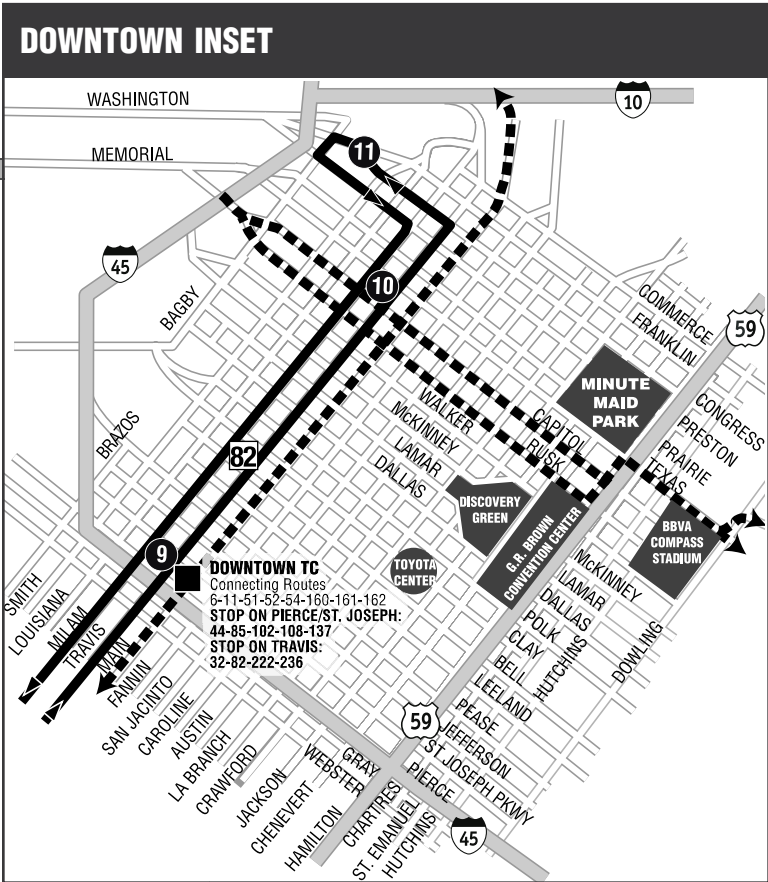

LEGEND

- Regular Route
- METRORail
- METRORail Station
- Connecting Routes
- Park & Ride
- Transit Centers
- Point where time is shown on schedule. Time points can be used as references to estimate when the bus will arrive at your stop. Puntos marcados en el horario. Con estos puntos se puede calcular la hora de llegada del autobús a su parada.