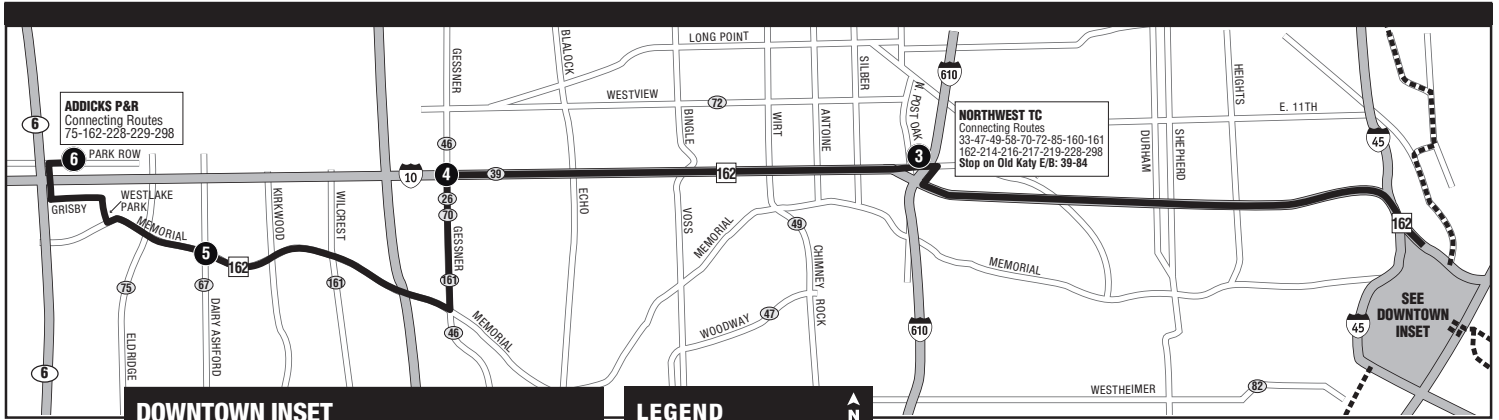

162 Memorial Express Route Map / Mapa de la ruta

LEGEND

- Regular Route
- --- METRORail
- METRORail Station
- Point where time is shown on schedule. Time points can be used as references to estimate when the bus will arrive at your stop. *Puntos marcados en el horario. Con estos puntos se puede calcular la hora de llegada del autobús a su parada.*
- ⓑ Connecting Route
- Ⓟ Park & Ride
- Ⓣ Transit Center

Reading a Bus Schedule

1. On the top of each timetable, look for names like “Weekday Inbound” or “Saturday Westbound” to determine which timetable to use.
2. Then look at the numbered dots, called time points, with names of places where buses stop. The listing does not include all bus stops, but buses will stop at all stops along your route.
3. Find the time points closest to where you are and where you want to go.
4. Check the column of times under your destination to find the time you want to arrive.
5. Find the time point nearest the place you want to board the bus. There will be a stop along the route within two blocks of that location — just look for your route number on the bus stop signs at each corner.
6. Then move your finger left along that line to your origin to determine your departure time. If you’re not catching the bus at the time point listed, refer to the time point before your stop.

Cómo leer el horario

1. En la parte superior de cada horario, busque los nombres tales como “Llegadas los días de la semana” o “Salida hacia el oeste los sábados” para determinar cuál horario usar.
2. Después busque los puntos numerados, con los nombres de los lugares donde paran los autobuses. La lista no incluye todas las paradas de los autobuses, pero los autobuses pararán en todas las paradas a lo largo de la ruta.
3. Encuentre el punto más cercano a donde usted está y a donde quiere ir.
4. Revise la columna de las horas según su destino para encontrar la hora a la que desea llegar.
5. Encuentre el punto numerado más cercano al lugar donde desea abordar el autobús. Habrá una parada a lo largo de la ruta dentro de dos cuadras de esa ubicación — simplemente busque el número de su ruta y los letreros de parada del autobús en cada esquina.
6. Después siga la línea hacia la izquierda de su origen para determinar su hora de salida. Si no puede tomar el autobús desde el punto numerado, refiérase al punto numerado antes de su parada.