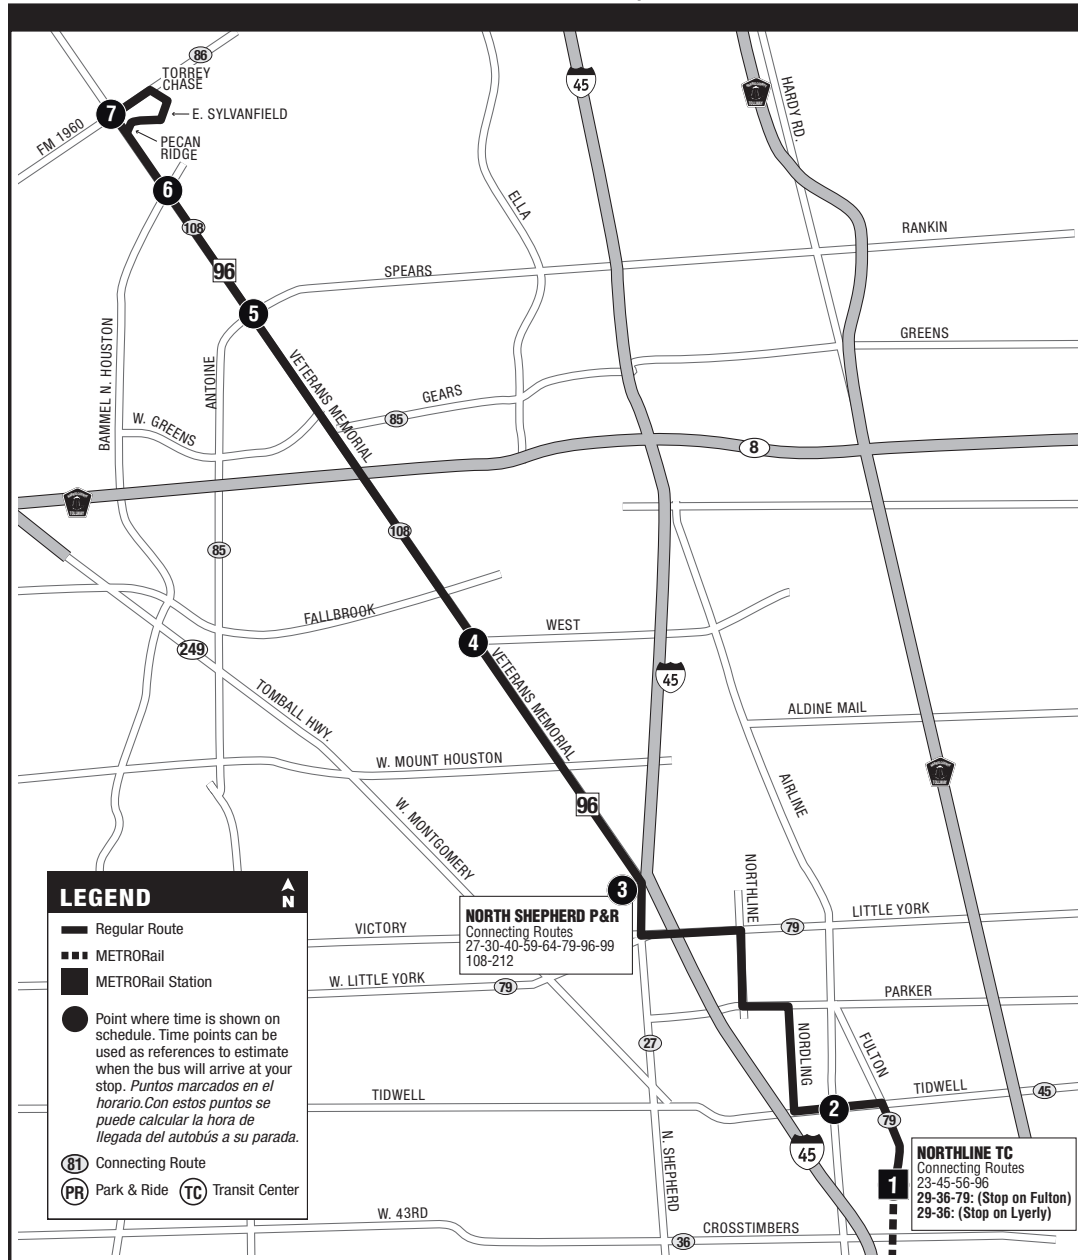

96 Veterans Memorial Route Map / Mapa de la ruta

Reading a Bus Schedule

1. On the top of each timetable, look for names like "Weekday Inbound" or "Saturday Westbound" to determine which timetable to use.
2. Then look at the numbered dots, called time points, with names of places where buses stop. The listing does not include all bus stops, but buses will stop at all stops along your route.
3. Find the time points closest to where you are and where you want to go.
4. Check the column of times under your destination to find the time you want to arrive.
5. Find the time point nearest the place you want to board the bus. There will be a stop along the route within two blocks of that location — just look for your route number on the bus stop signs at each corner.
6. Then move your finger left along that line to your origin to determine your departure time. If you're not catching the bus at the time point listed, refer to the time point before your stop.

Cómo leer el horario

1. En la parte superior de cada horario, busque los nombres tales como "Llegadas los días de la semana" o "Salida hacia el oeste los sábados" para determinar cuál horario usar.
2. Después busque los puntos numerados, con los nombres de los lugares donde paran los autobuses. La lista no incluye todas las paradas de los autobuses, pero los autobuses pararán en todas las paradas a lo largo de la ruta.
3. Encuentre el punto más cercano a donde usted está y a donde quiere ir.
4. Revise la columna de las horas según su destino para encontrar la hora a la que desea llegar.
5. Encuentre el punto numerado más cercano al lugar donde desea abordar el autobús. Habrá una parada a lo largo de la ruta dentro de dos cuadras de esa ubicación — simplemente busque el número de su ruta y los letreros de parada del autobús en cada esquina.
6. Después siga la línea hacia la izquierda de su origen para determinar su hora de salida. Si no puede tomar el autobús desde el punto numerado, refiérase al punto numerado antes de su parada.