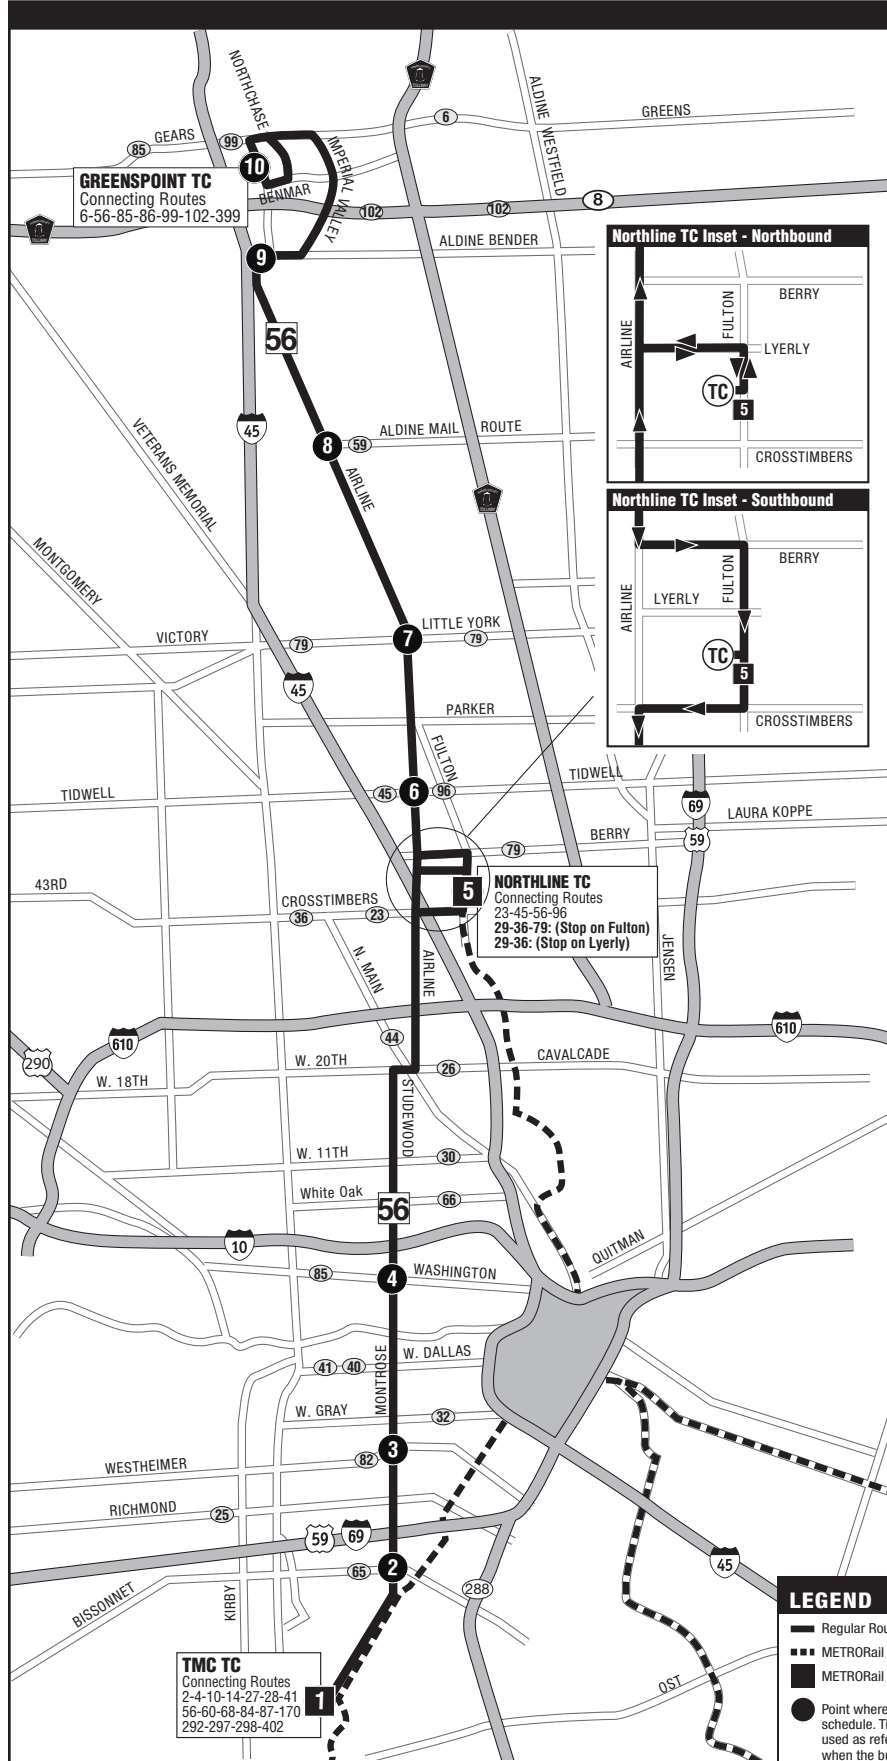

56 Airline / Montrose Route Map / Mapa de la ruta

Reading a Bus Schedule

1. On the top of each timetable, look for names like “Weekday Inbound” or “Saturday Westbound” to determine which timetable to use.
2. Then look at the numbered dots, called time points, with names of places where buses stop. The listing does not include all bus stops, but buses will stop at all stops along your route.
3. Find the time points closest to where you are and where you want to go.
4. Check the column of times under your destination to find the time you want to arrive.
5. Find the time point nearest the place you want to board the bus. There will be a stop along the route within two blocks of that location — just look for your route number on the bus stop signs at each corner.
6. Then move your finger left along that line to your origin to determine your departure time. If you’re not catching the bus at the time point listed, refer to the time point before your stop.

Cómo leer el horario

1. En la parte superior de cada horario, busque los nombres tales como “Llegadas los días de la semana” o “Salida hacia el oeste los sábados” para determinar cuál horario usar.
2. Después busque los puntos numerados, con los nombres de los lugares donde paran los autobuses. La lista no incluye todas las paradas de los autobuses, pero los autobuses pararán en todas las paradas a lo largo de la ruta.
3. Encuentre el punto más cercano a donde usted está y a donde quiere ir.
4. Revise la columna de las horas según su destino para encontrar la hora a la que desea llegar.
5. Encuentre el punto numerado más cercano al lugar donde desea abordar el autobús. Habrá una parada a lo largo de la ruta dentro de dos cuadras de esa ubicación — simplemente busque el número de su ruta y los letreros de parada del autobús en cada esquina.
6. Después siga la línea hacia la izquierda de su origen para determinar su hora de salida. Si no puede tomar el autobús desde el punto numerado, refiérase al punto numerado antes de su parada.

LEGEND

- Regular Route
- --- METRO Rail
- METRO Rail Station
- Point where time is shown on schedule. Time points can be used as references to estimate when the bus will arrive at your stop. Puntos marcados en el horario. Con estos puntos se puede calcular la hora de llegada del autobús a su parada.
- Ⓢ Connecting Route
- Ⓟ Park & Ride
- Ⓣ Transit Center