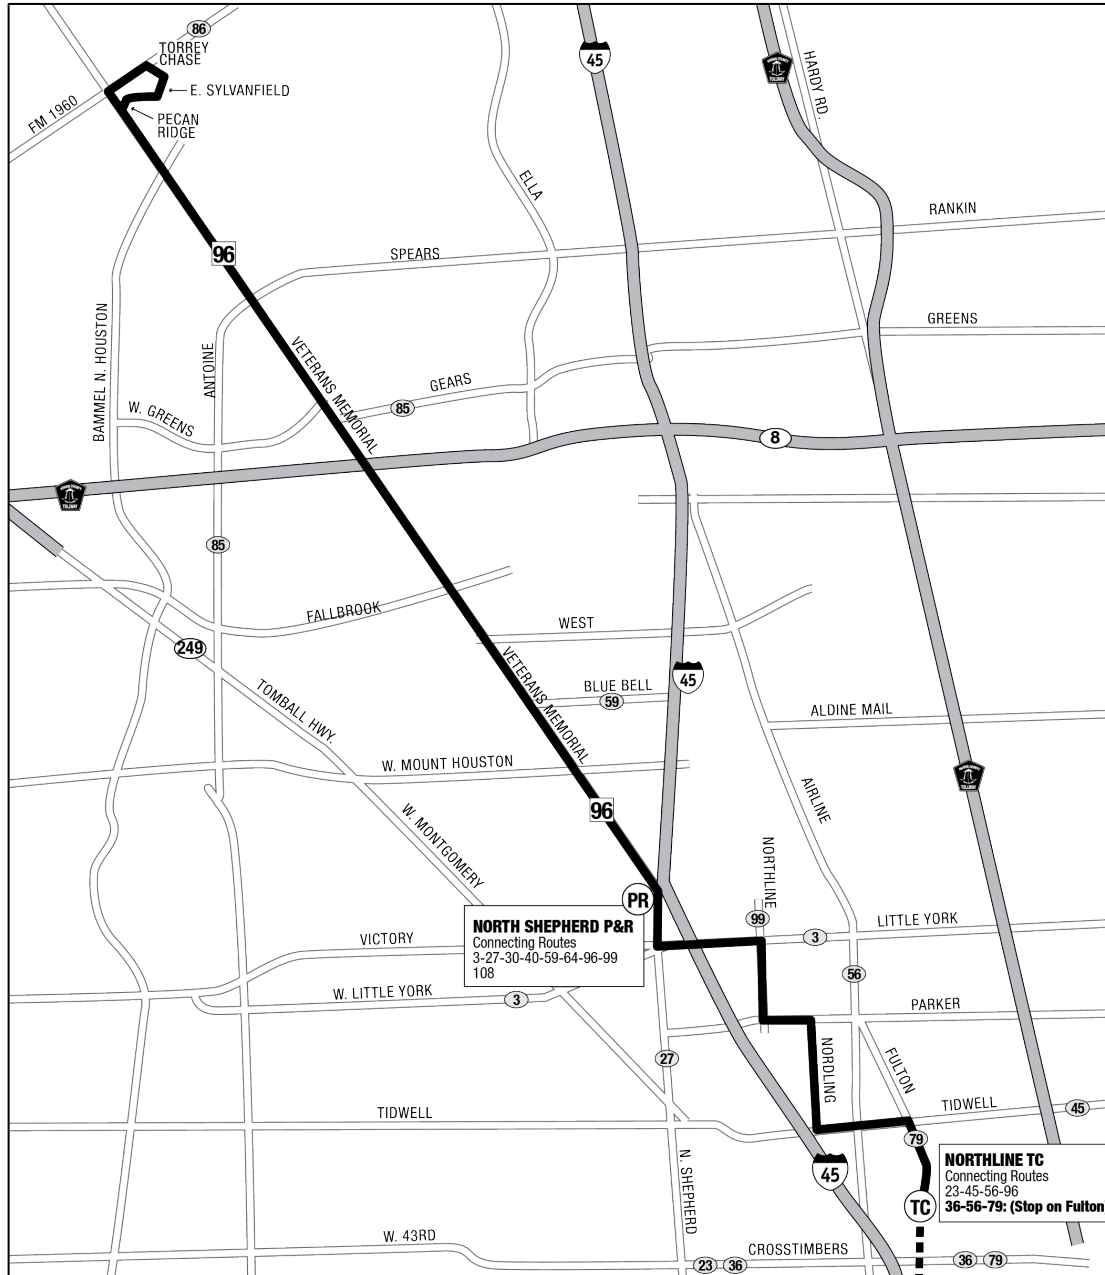

96 VETERANS MEMORIAL

METRO

RideMETRO.org | 713-635-4000

LEGEND ↑ N

- Regular Route
- METRORail
- METRORail Station
- Point where time is shown on schedule. Time points can be used as references to estimate when the bus will arrive at your stop. *Puntos marcados en el horario. Con estos puntos se puede calcular la hora de llegada del autobús a su parada.*
- 81 Connecting Route
- PR Park & Ride
- TC Transit Center