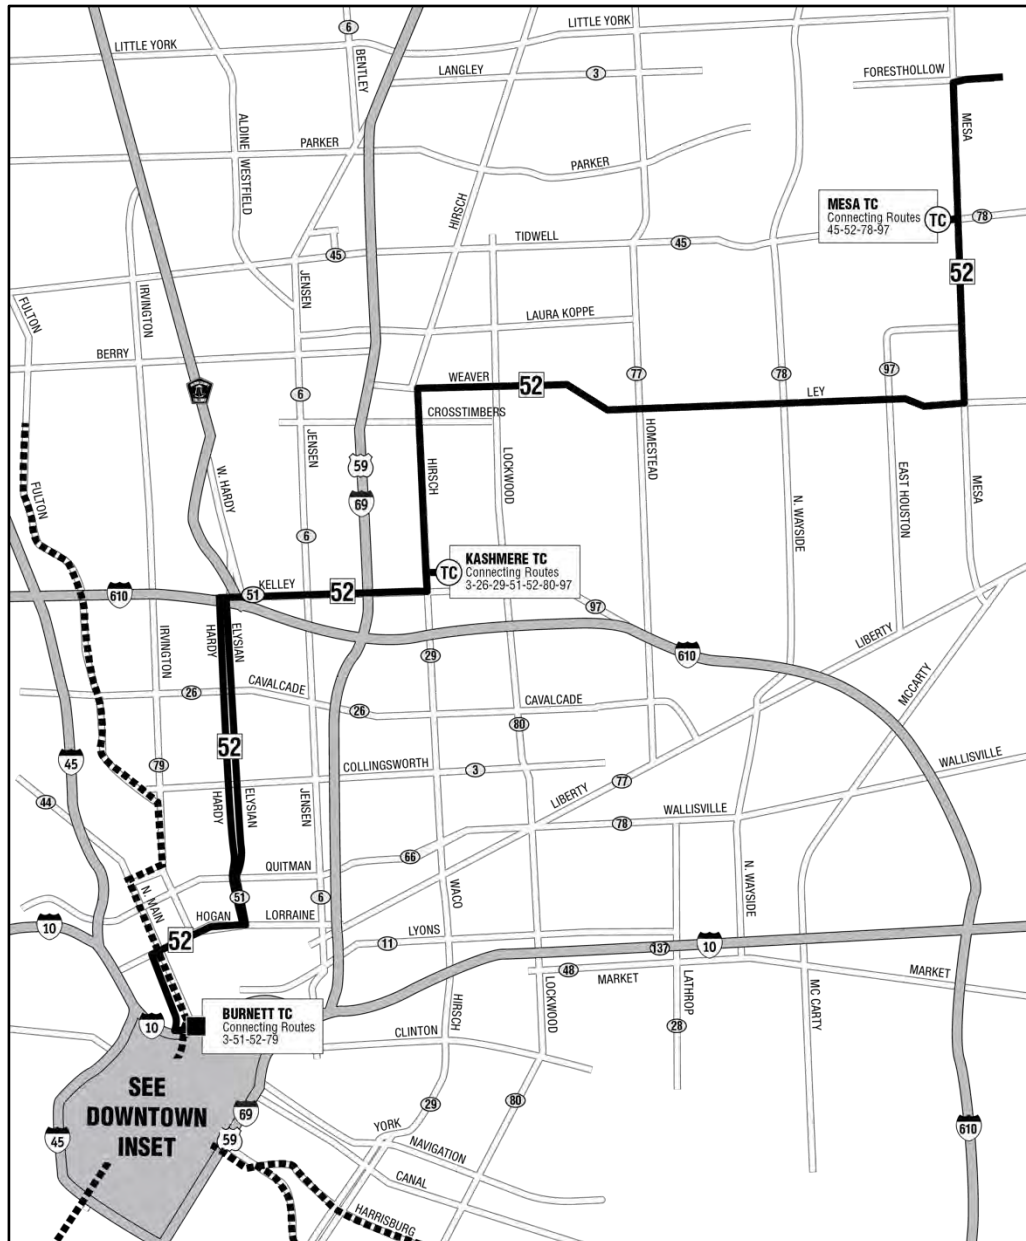

52 HARDY - LEY

METRO

RideMETRO.org | 713-635-4000