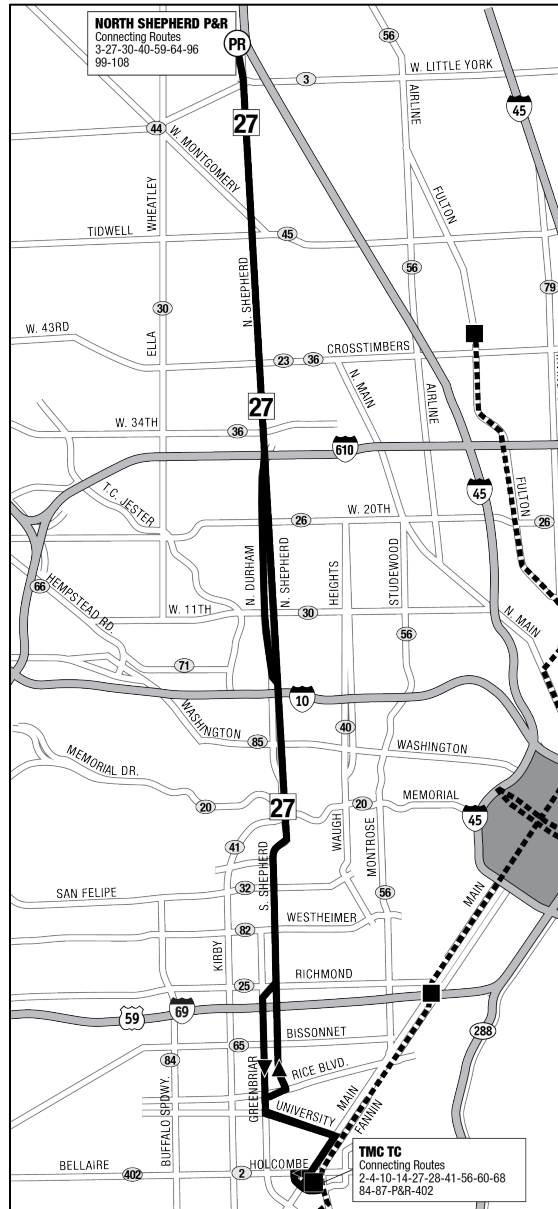

27 SHEPHERD

METRO

RideMETRO.org | 713-635-4000

Effective Date: **June 2020**
 Service: **Sunday**
 Direction: **Southbound**

N. SHEPHERD P&R	N. SHEPHERD/ TIDWELL	N. SHEPHERD/ 43RD	DURHAM/ 20TH	DURHAM/ WASHINGTON	SHEPHERD/ WESTHEIMER	SHEPHERD/ RICHMOND	GREENBRIAR/ BISSONNET	TMC T.C.
6:00	6:08	6:13	6:19	6:27	6:34	6:37	6:40	6:49
6:30	6:38	6:43	6:49	6:57	7:04	7:07	7:10	7:19
7:00	7:08	7:13	7:19	7:27	7:34	7:37	7:40	7:49
7:30	7:38	7:43	7:49	7:57	8:04	8:07	8:10	8:19
8:00	8:08	8:13	8:19	8:27	8:34	8:37	8:40	8:49
8:30	8:38	8:43	8:49	8:57	9:04	9:07	9:10	9:19
9:00	9:08	9:13	9:19	9:27	9:34	9:37	9:40	9:49
9:30	9:38	9:43	9:49	9:57	10:04	10:07	10:10	10:19
10:00	10:08	10:13	10:19	10:27	10:34	10:37	10:40	10:49
10:30	10:38	10:43	10:49	10:57	11:04	11:07	11:10	11:19
11:00	11:08	11:13	11:19	11:27	11:34	11:37	11:40	11:49

27 SHEPHERD

LEGEND

- Regular Route
- METRORail
- METRORail Station
- 81 Connecting Route
- PR Park & Ride
- TC Transit Center