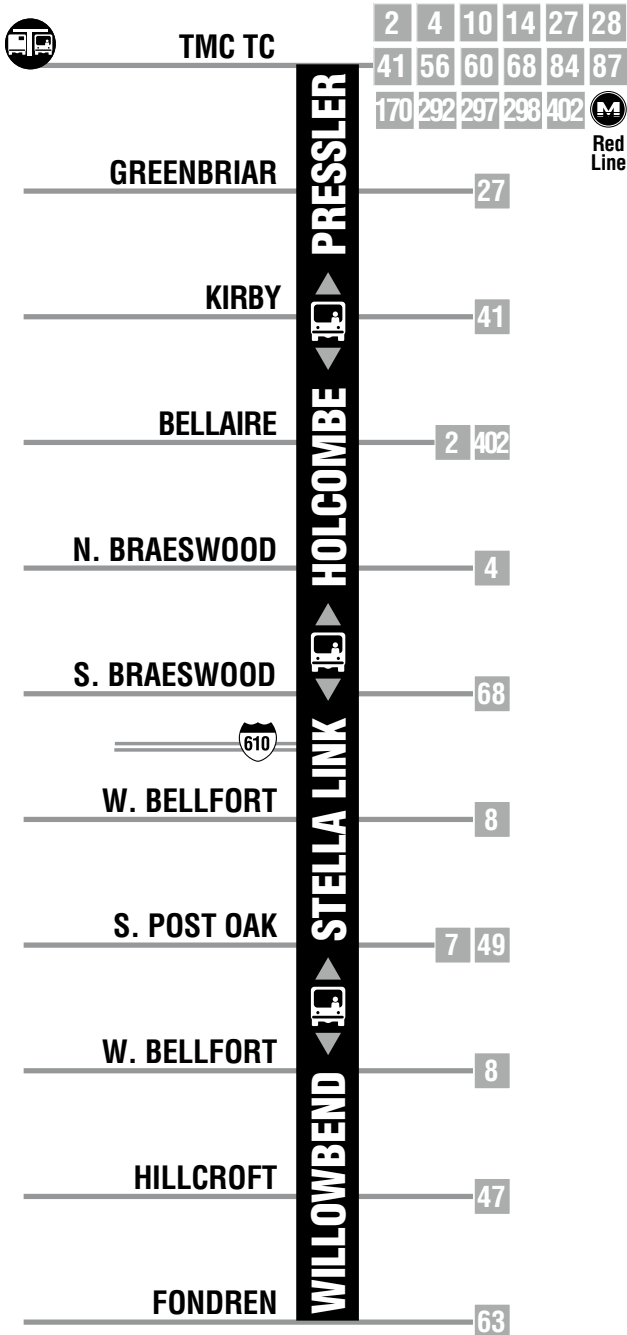

10 Willowbend

Peak	Off-Peak
30 min. <i>frequency</i>	60 min. <i>frequency</i>

Peak = 6:01 a.m. to 9:00 a.m.; 3:01 p.m. to 6:00 p.m.

Off-Peak = Start of service to 6:00 a.m.;

9:01 a.m. to 3:00 p.m.; 6:01 p.m. till end of service

Weekend service runs at Off-Peak frequency.

Horarios pico = 6:01 a.m. a 9:00 a.m.; 3:01 p.m. a 6:00 p.m.

Horas fuera de pico = Inicio de servicio a 6:00 a.m.;

9:01 a.m. a 3:00 p.m.; 6:01 p.m. hasta final del servicio

Servicio de fin de semana funciona a la frecuencia fuera de horas pico.

Destinations

- McGovern-Stella Link Library
- Pershing Middle School
- Texas Medical Center
- TMC Transit Center
- Weekley Family YMCA
- Westbury Park

10 Willowbend

Legend/Leyenda

- Connecting Route/
Rutas de Conexión
- METRORail
- Route/Ruta
- Transit Center
- Park & Ride