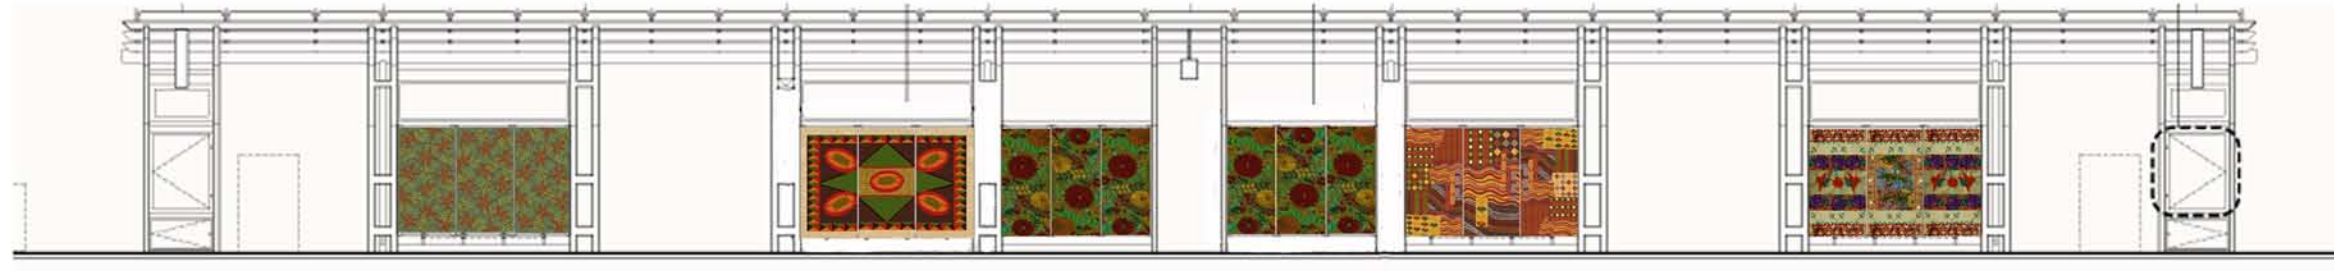

Melbourne Light Rail Design

Windscreen Designs

Laminated Glass