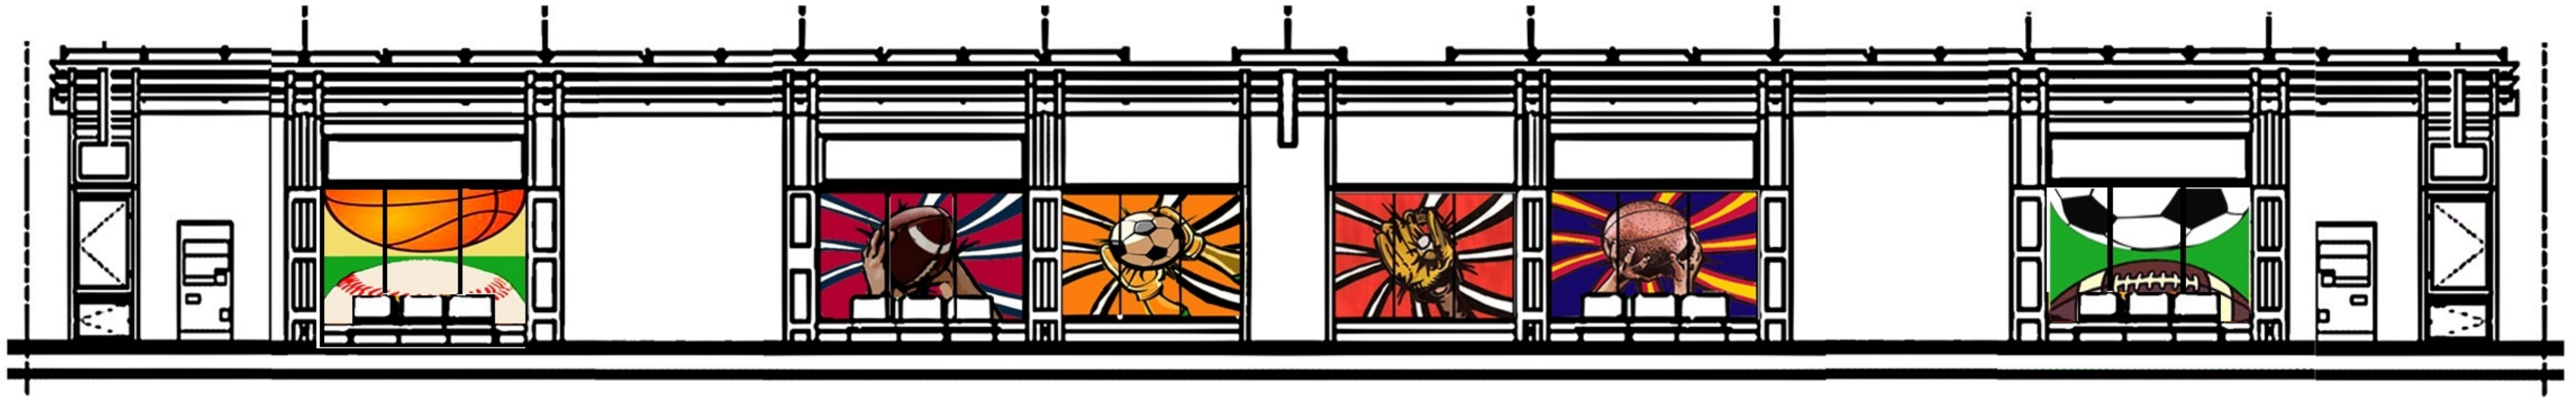

METRO SOLUTIONS ARTS IN TRANSIT

SOUTHEAST CORRIDOR - BASTROP STATION - CENTER PLATFORM

DAN HAVEL 2010

ELEVATION VIEW - BASTROP STATION

HOUSTON MAJOR LEAGUE SPORTS

TEXANS

DYNAMOS

ASTROS

ROCKETS

FLOOR PLAN - BASTROP - PLATFORM PATTERNS - CENTER STATION