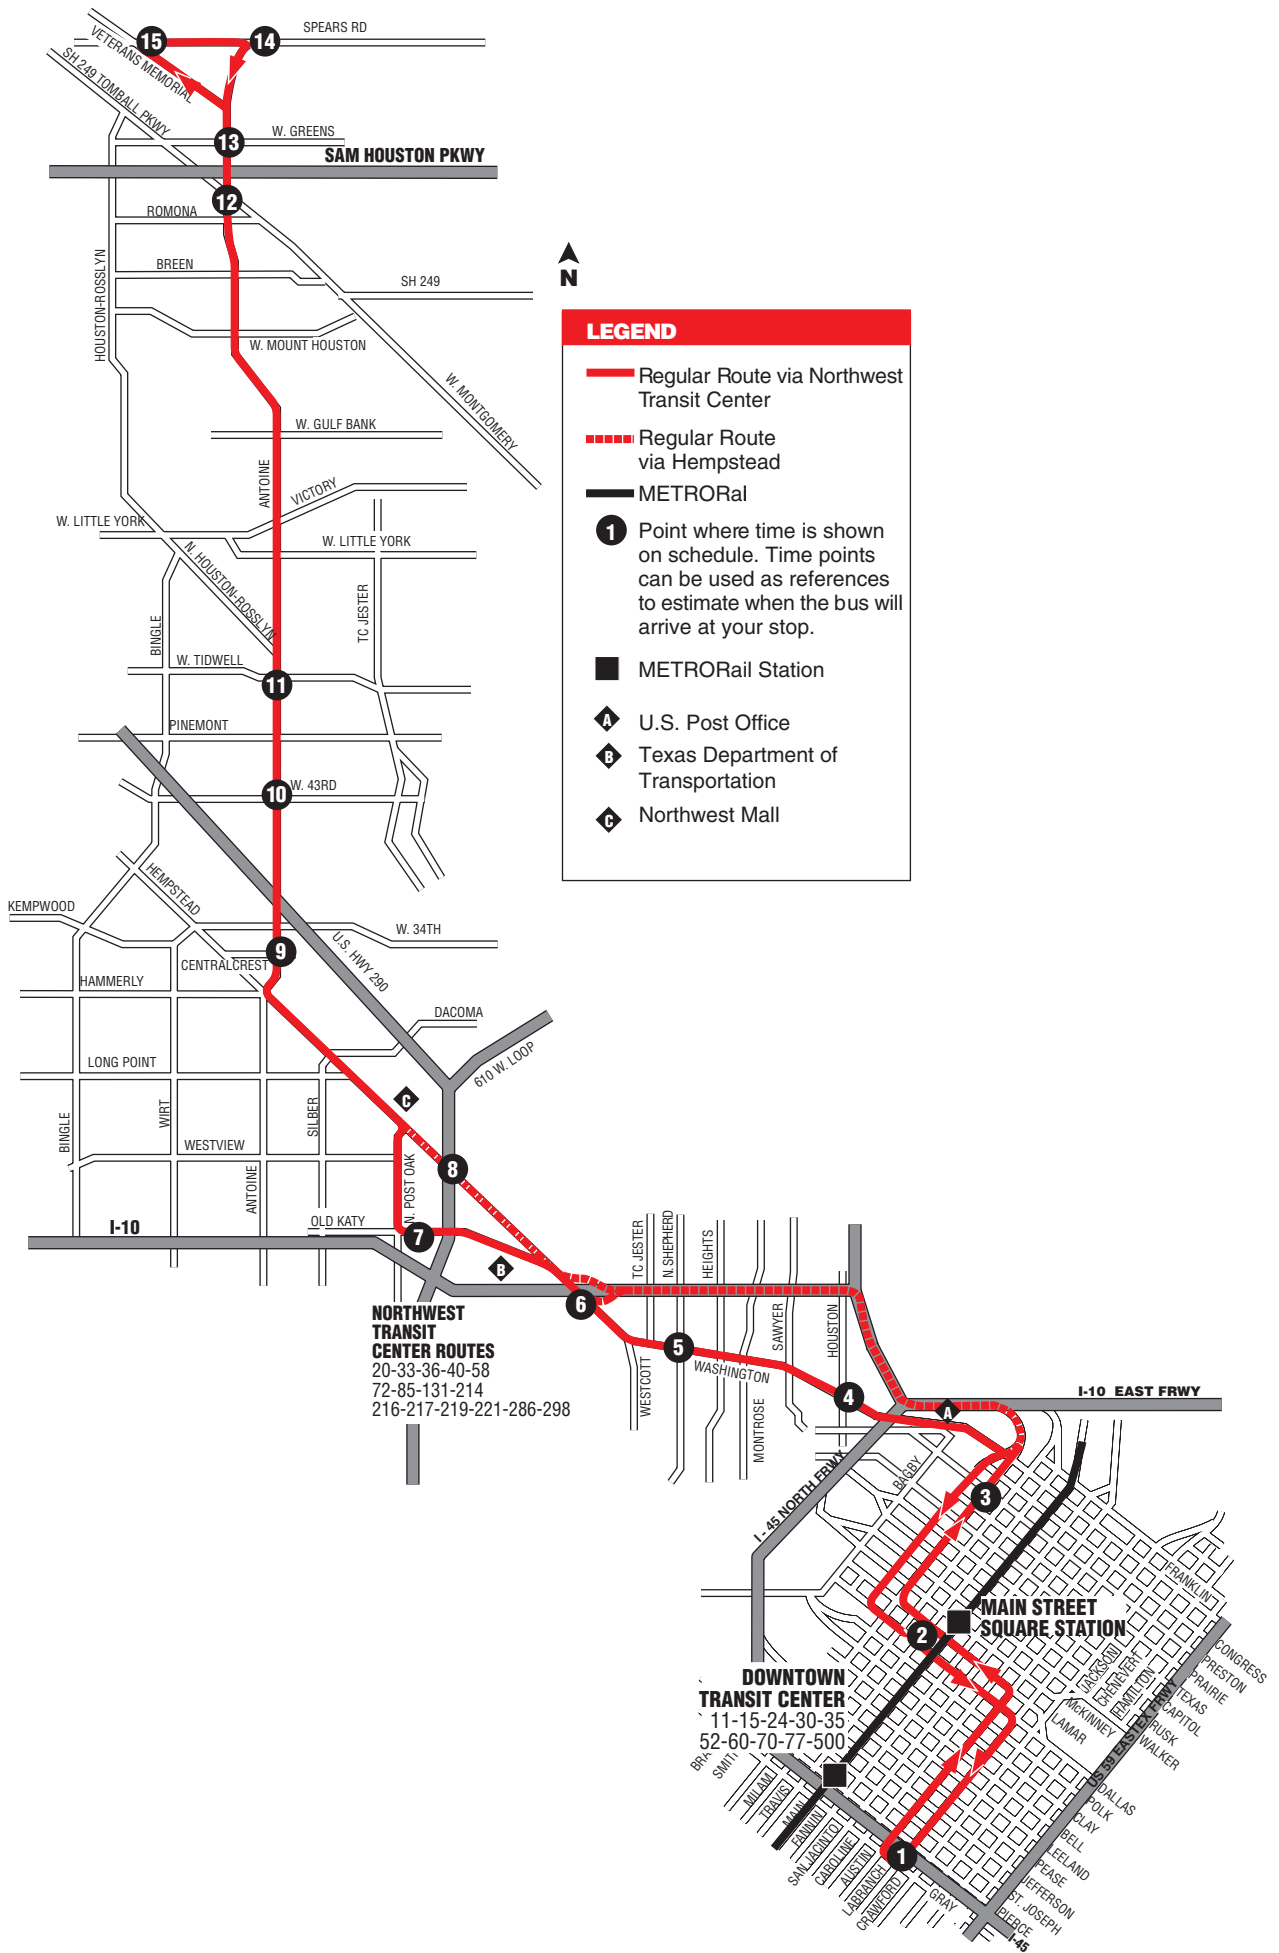

LEGEND

- Regular Route via Northwest Transit Center
- - - Regular Route via Hempstead
- METRORail
- **1** Point where time is shown on schedule. Time points can be used as references to estimate when the bus will arrive at your stop.
- METRORail Station
- A U.S. Post Office
- B Texas Department of Transportation
- C Northwest Mall

NORTHWEST TRANSIT CENTER ROUTES
20-33-36-40-58
72-85-131-214
216-217-219-221-286-298

DOWNTOWN TRANSIT CENTER
11-15-24-30-35
52-60-70-77-500

MAIN STREET SQUARE STATION