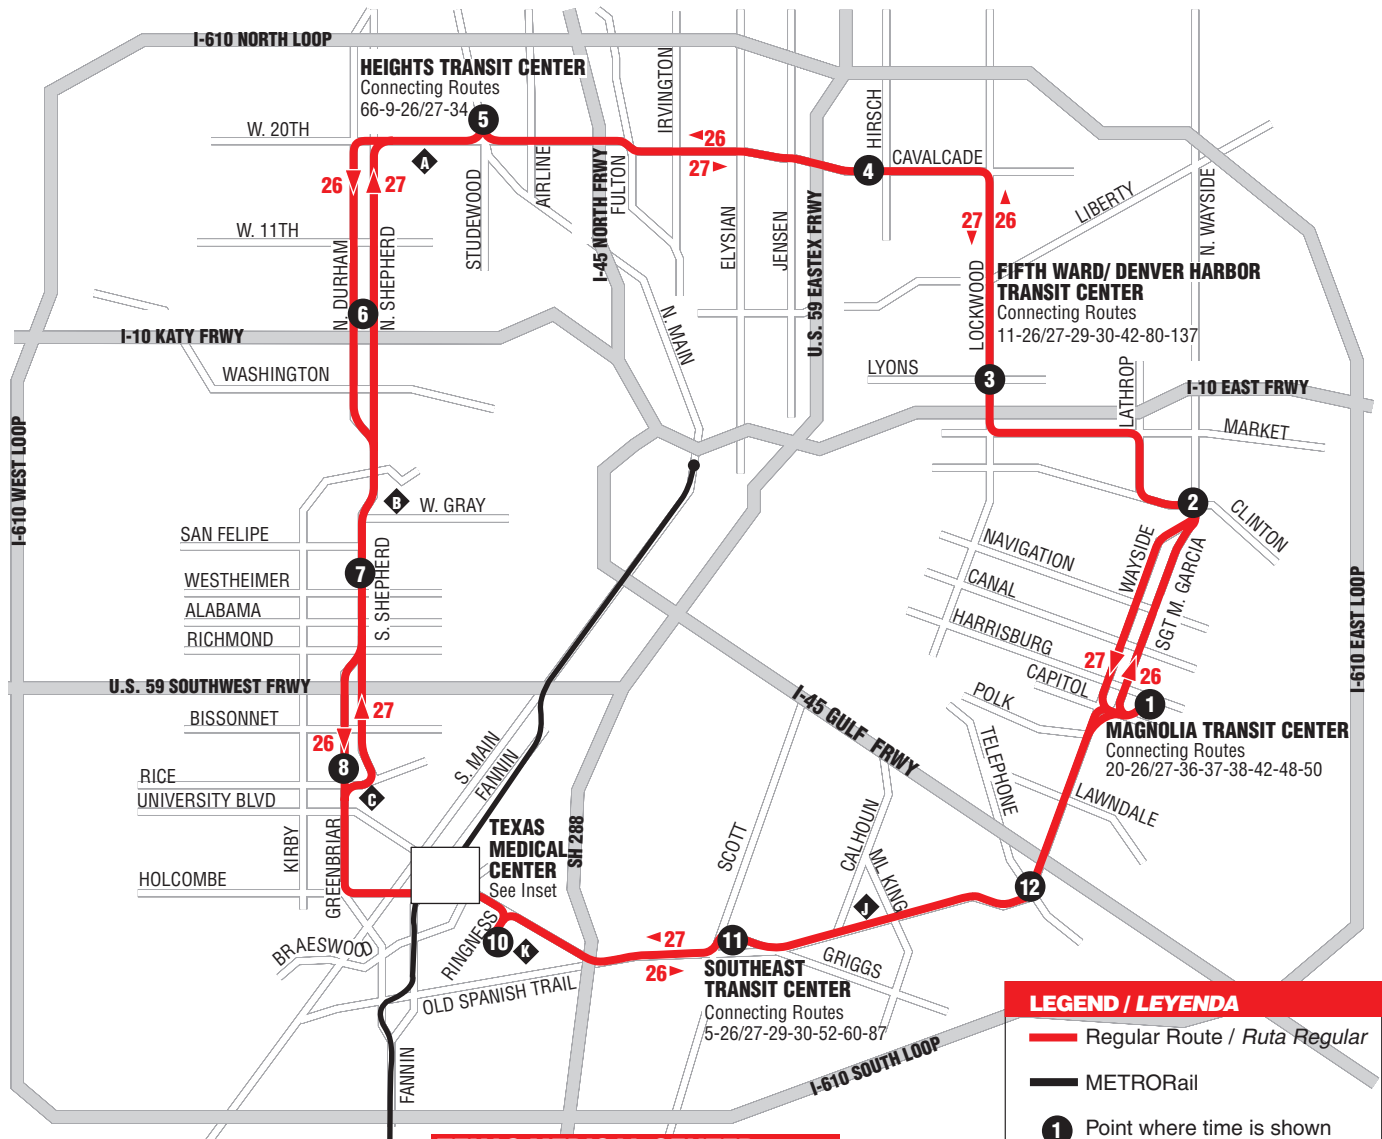

LEGEND / LEYENDA

- Regular Route / Ruta Regular
- METRORail
- **1** Point where time is shown on schedule. The timepoints shown are a sampling to use as reference points to estimate the buses' arrival time at your stop.
  Puntos donde se ve el horario. Con estos puntos se puede calcular el tiempo de la llegada del autobús a su estación.
- **9** METRORail Station
- **A** ATH Heights Hospital
- **B** West Gray Shopping Center
  River Oaks Shopping Center
- **C** Rice University
- **D** Texas Children's Hospital
- **E** St. Luke's Episcopal Hospital
- **F** The Methodist Hospital
- **G** M.D. Anderson Hospital
- **H** The Institute for Rehabilitation and Research
- **I** Hermann Park
- **J** MacGregor Park
- **K** Veteran's Hospital