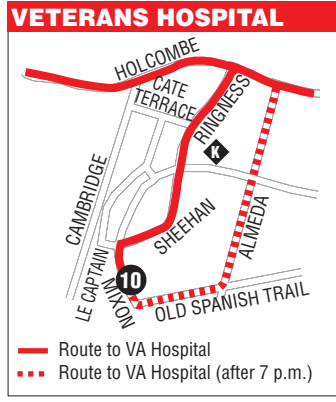

LEGEND / LEYENDA

- Regular Route / Ruta Regular
- METRORail
- **1** Point where time is shown on schedule. The timepoints shown are a sampling to use as reference points to estimate the buses' arrival time at your stop.
  Puntos donde se ve el horario. Con estos puntos se puede calcular el tiempo de la llegada del autobús a su estación.
- **9** METRORail Station
- **A** ATH Heights Hospital
- **B** West Gray Shopping Center
  River Oaks Shopping Center
- **C** Rice University
- **D** Texas Children's Hospital
- **E** St. Luke's Episcopal Hospital
- **F** The Methodist Hospital
- **G** M.D. Anderson Hospital
- **H** The Institute for Rehabilitation and Research
- **I** Hermann Park
- **J** MacGregor Park
- **K** Veteran's Hospital