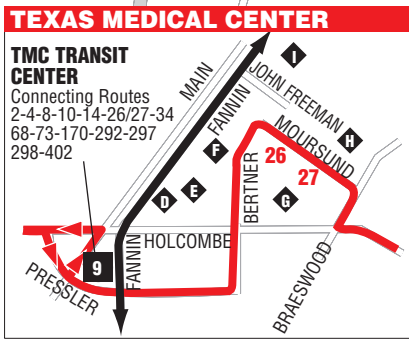

LEGEND / LEYENDA

- Regular Route / Ruta Regular
- METRORail
- **1** Point where time is shown on schedule. The timepoints shown are a sampling to use as reference points to estimate the buses' arrival time at your stop.
  Puntos donde se ve el horario. Con estos puntos se puede calcular el tiempo de la llegada del autobús a su estación.
- **9** METRORail Station
- **A** ATH Heights Hospital
- **B** West Gray Shopping Center
  River Oaks Shopping Center
- **C** Rice University
- **D** Texas Children's Hospital
- **E** St. Luke's Episcopal Hospital
- **F** The Methodist Hospital
- **G** M.D. Anderson Hospital
- **H** The Institute for Rehabilitation and Research
- **I** Hermann Park
- **J** MacGregor Park
- **K** Veteran's Hospital