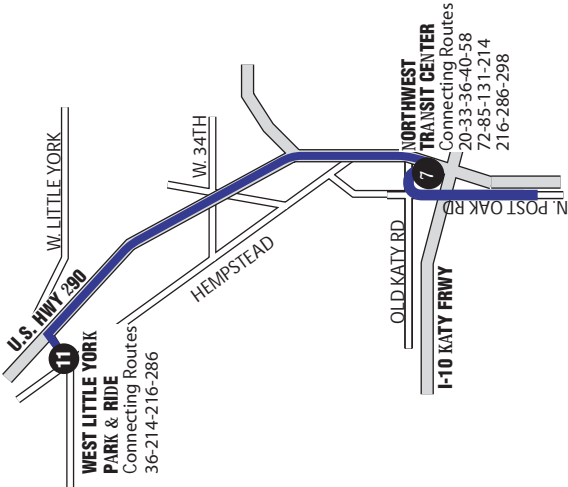

286 West Little York/NWTC Weekday Inbound

Footnotes:

\$ Rush Hour Trips.
Full Fare Charged.

	11 W Little York Park & Ride	7 Northwest Transit Center	4 Post Oak & West Loop	3 Post Oak & Westheimer	2 Lakes on Post Oak	1 Greenway Plaza & Richmond
AM Peak / 5-9 am						
\$	5:15	5:30	5:37	5:44	5:48	5:56
\$	5:50	6:05	6:12	6:19	6:23	6:31
\$	6:10	6:25	6:33	6:41	6:45	6:53
\$	6:25	6:40	6:48	6:56	7:00	7:08
\$	6:40	6:55	7:03	7:11	7:15	7:23
\$	6:55	7:10	7:18	7:26	7:30	7:38
\$	7:10	7:25	7:33	7:41	7:45	7:53
\$	7:30	7:45	7:53	8:01	8:05	8:13
\$	7:50	8:05	8:13	8:21	8:25	8:33
\$	8:15	8:30	8:38	8:46	8:50	8:58
PM Peak / 3-7 pm						
	4:00	4:15				4:35
	4:15	4:30				4:50
	4:40	4:55				5:15
	4:55	5:10				5:30
	5:15	5:30				5:50

286 West Little York/NWTC Weekday Outbound

Footnotes:

\$ Rush Hour Trips.
Full Fare Charged.

	1 Greenway Plaza & Richmond	2 Lakes on Post Oak	3 Post Oak & Westheimer	4 Post Oak & West Loop	6 610 West Loop & Memorial	7 Northwest Transit Center	11 W Little York Park & Ride
AM Peak / 5-9 am							
	6:05					6:25	6:40
	6:40					7:00	7:15
	7:00					7:20	7:35
	7:30					7:50	8:05
PM Peak / 3-7 pm							
\$	3:05	3:13	3:17	3:25	3:33	3:39	3:54
\$	3:20	3:28	3:32	3:40	3:48	3:54	4:09
\$	3:35	3:43	3:47	3:55	4:03	4:09	4:24
\$	3:50	3:58	4:02	4:10	4:18	4:24	4:39
\$	4:05	4:13	4:17	4:25	4:33	4:39	4:54
\$	4:20	4:28	4:32	4:40	4:48	4:54	5:09
\$	4:35	4:43	4:47	4:55	5:03	5:09	5:24
\$	4:50	4:58	5:02	5:10	5:18	5:24	5:39
\$	5:05	5:13	5:17	5:25	5:33	5:39	5:54
\$	5:20	5:28	5:32	5:40	5:48	5:54	6:09
\$	5:45	5:53	5:57	6:05	6:13	6:19	6:34
\$	6:10	6:18	6:22	6:30	6:38	6:44	6:59

Park & Ride Lots Zone to Northwest Transit Center/286 West Little York

Park & Ride Lots Zone/ 283 Kuykendahl thru Downtown

LEGEND

- Regular Route
- METRO Rail Line
- Point where time is shown on schedule. Time points can be used as references to estimate when the bus will arrive at your stop.
- Greenway Plaza
- Transportation Center
- Greenway Plaza
- The Galleria
- Cullen Center