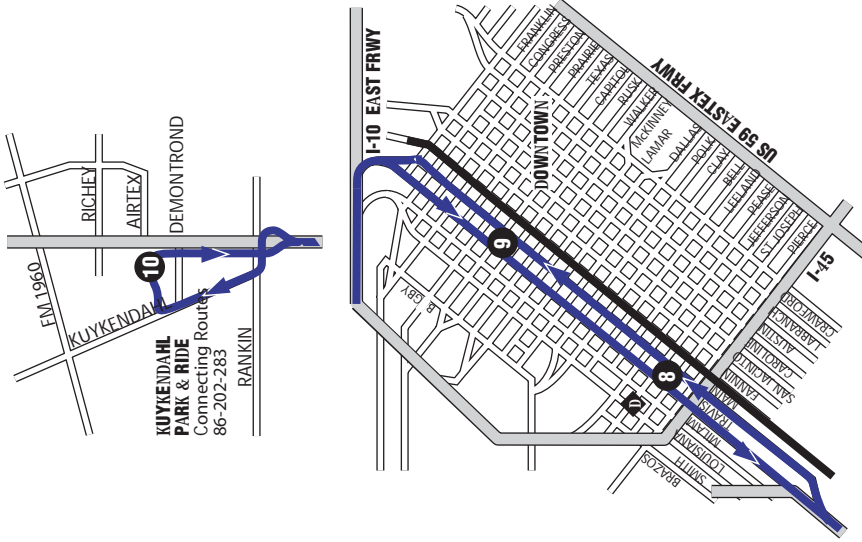

286 West Little York/NWTC Weekday Outbound

Footnotes:

\$ Rush Hour Trips.
Full Fare Charged.

	1 Greenway Plaza & Richmond	2 Lakes on Post Oak	3 Post Oak & Westheimer	4 Post Oak & West Loop	6 610 West Loop & Memorial	7 Northwest Transit Center	11 W Little York Park & Ride
AM Peak / 5-9 am							
	6:05					6:25	6:40
	6:40					7:00	7:15
	7:00					7:20	7:35
	7:30					7:50	8:05
PM Peak / 3-7 pm							
\$	3:05	3:13	3:17	3:25	3:33	3:39	3:54
\$	3:20	3:28	3:32	3:40	3:48	3:54	4:09
\$	3:35	3:43	3:47	3:55	4:03	4:09	4:24
\$	3:50	3:58	4:02	4:10	4:18	4:24	4:39
\$	4:05	4:13	4:17	4:25	4:33	4:39	4:54
\$	4:20	4:28	4:32	4:40	4:48	4:54	5:09
\$	4:35	4:43	4:47	4:55	5:03	5:09	5:24
\$	4:50	4:58	5:02	5:10	5:18	5:24	5:39
\$	5:05	5:13	5:17	5:25	5:33	5:39	5:54
\$	5:20	5:28	5:32	5:40	5:48	5:54	6:09
\$	5:45	5:53	5:57	6:05	6:13	6:19	6:34
\$	6:10	6:18	6:22	6:30	6:38	6:44	6:59

Uptown/Greenway Zones/283 Kuykendahl | 286 W. Little York

Travel Time

283 Kuykendahl Park & Ride Lot to/from Uptown/Greenway = approximately 60 minutes
 286 West Little York Park & Ride Lot to/from Uptown/Greenway = approximately 40 minutes

Park & Ride Lots Zone to Northwest Transit Center/286 West Little York

Park & Ride Lots Zone/ 283 Kuykendahl thru Downtown

LEGEND

- Regular Route
- METRO Rail Line
- Point where time is shown on schedule. Time points can be used as references to estimate when the bus will arrive at your stop.
- Greenway Plaza
- Transportation Center
- Greenway Plaza
- The Galleria
- Cullen Center