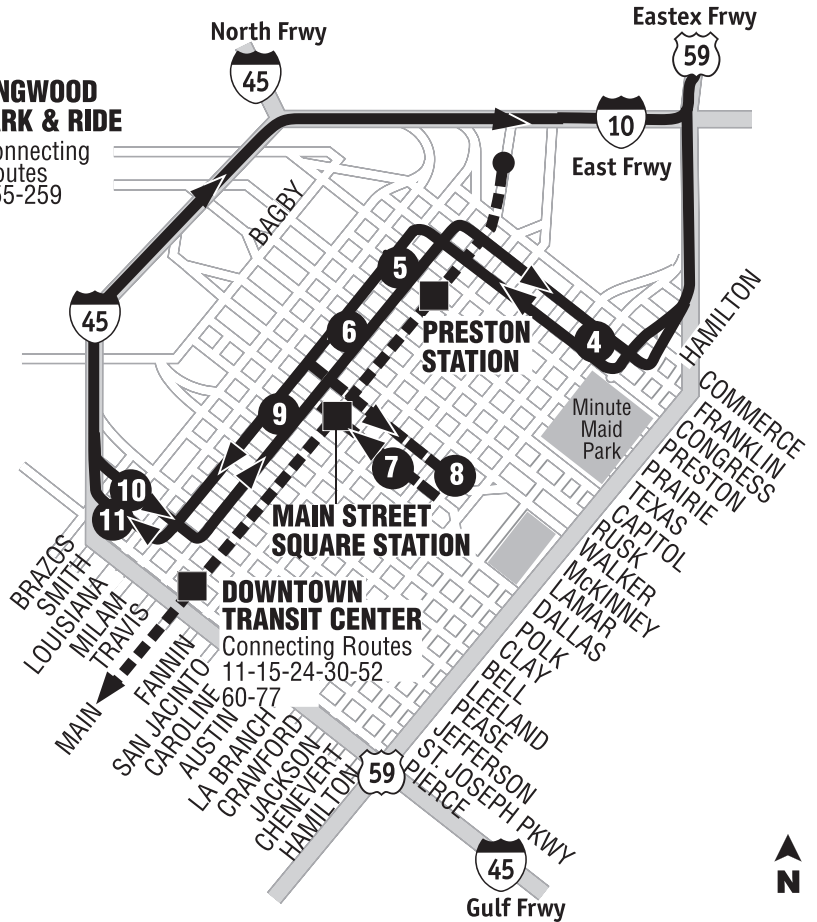

Kingwood Park & Ride 1	Townsen Park & Ride 2	Eastex Park & Ride 3	Jefferson & Louisiana 10
Midday			
9:00	9:20	9:30	9:54
10:04	10:24	10:34	10:58
11:04	11:24	11:34	11:58
12:04	12:24	12:34	12:58
1:04	1:24	1:34	1:58
2:04	2:24	2:34	2:58
3:04	3:24	3:34	3:58
4:04			4:46
Late Evening			
7:12			7:54
8:02			8:44
9:07			9:49

Footnotes

Full fare, one way.
Zone 2.

Check Bus Destination signs.

Observaciones

Pasaje completo, viaje sencillo. Zona 2.

Verifique los letreros de destino de autobus.

259 Kingwood/Eastex/Townsen

Weekday Outbound / Día de Semana Hacia las Afueras de la Ciudad

Jefferson & Louisiana 10	Travis & Dallas 9	Travis & Preston 5	Franklin & La Branch 4	Eastex Park & Ride 3	Townsen Park & Ride 2	Kingwood Park & Ride 1
Midday						
8:58	9:02	9:05	9:09	9:32	9:40	10:00
9:58	10:02	10:05	10:09	10:32	10:40	11:00
10:58	11:02	11:05	11:09	11:32	11:40	12:00
11:58	12:02	12:05	12:09	12:32	12:40	1:00
12:58	1:02	1:05	1:09	1:32	1:40	2:00
1:58	2:02	2:05	2:09	2:32	2:40	3:00
2:58	3:02	3:05	3:09	3:32	3:40	4:00
Late Evening						
8:05	8:09	8:13	8:17	8:40	8:48	9:03
9:05	9:09	9:13	9:17	9:40	9:48	10:03
10:05	10:09	10:13	10:17	10:40	10:48	11:03

Park & Ride Lot Zone
Eastex Corridor Routing

Downtown Area/Eastex Corridor Routing

Travel Time / Tiempo del Viaje

- Kingwood Park & Ride lot to/from Downtown = approximately 55 minutes
- Townsen Park & Ride lot to/from Downtown = approximately 45 minutes
- Eastex Park & Ride lot to/from Downtown = approximately 35 minutes
- Kingwood Park & Ride lot ida/vuelta desde el centro = aproximadamente 55 minutos
- Townsen Park & Ride lot ida/vuelta desde el centro = aproximadamente 45 minutos
- Eastex Park & Ride lot ida/vuelta desde el centro = aproximadamente 35 minutos