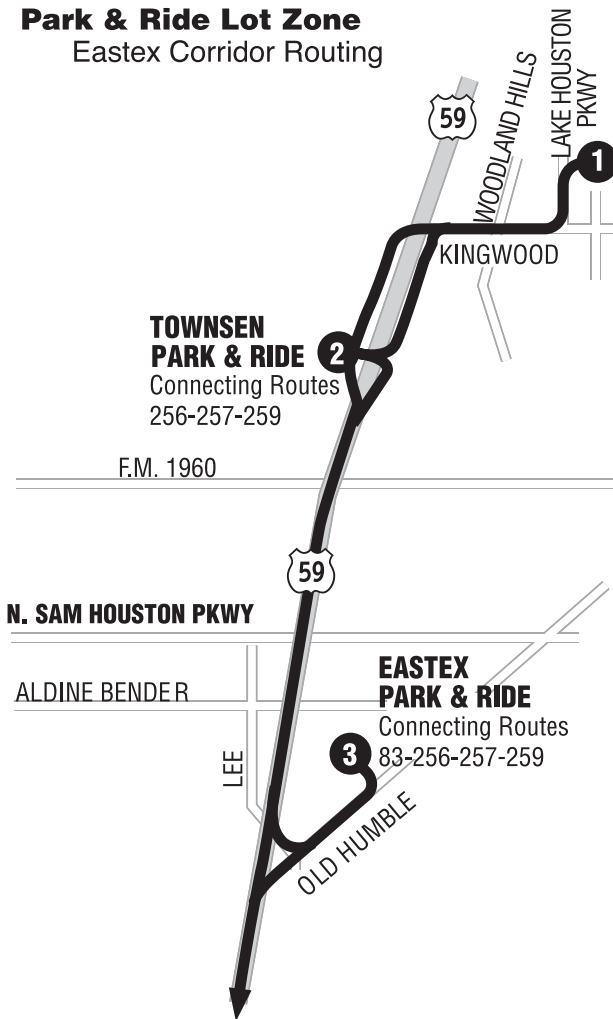

Park & Ride Lot Zone
Eastex Corridor Routing