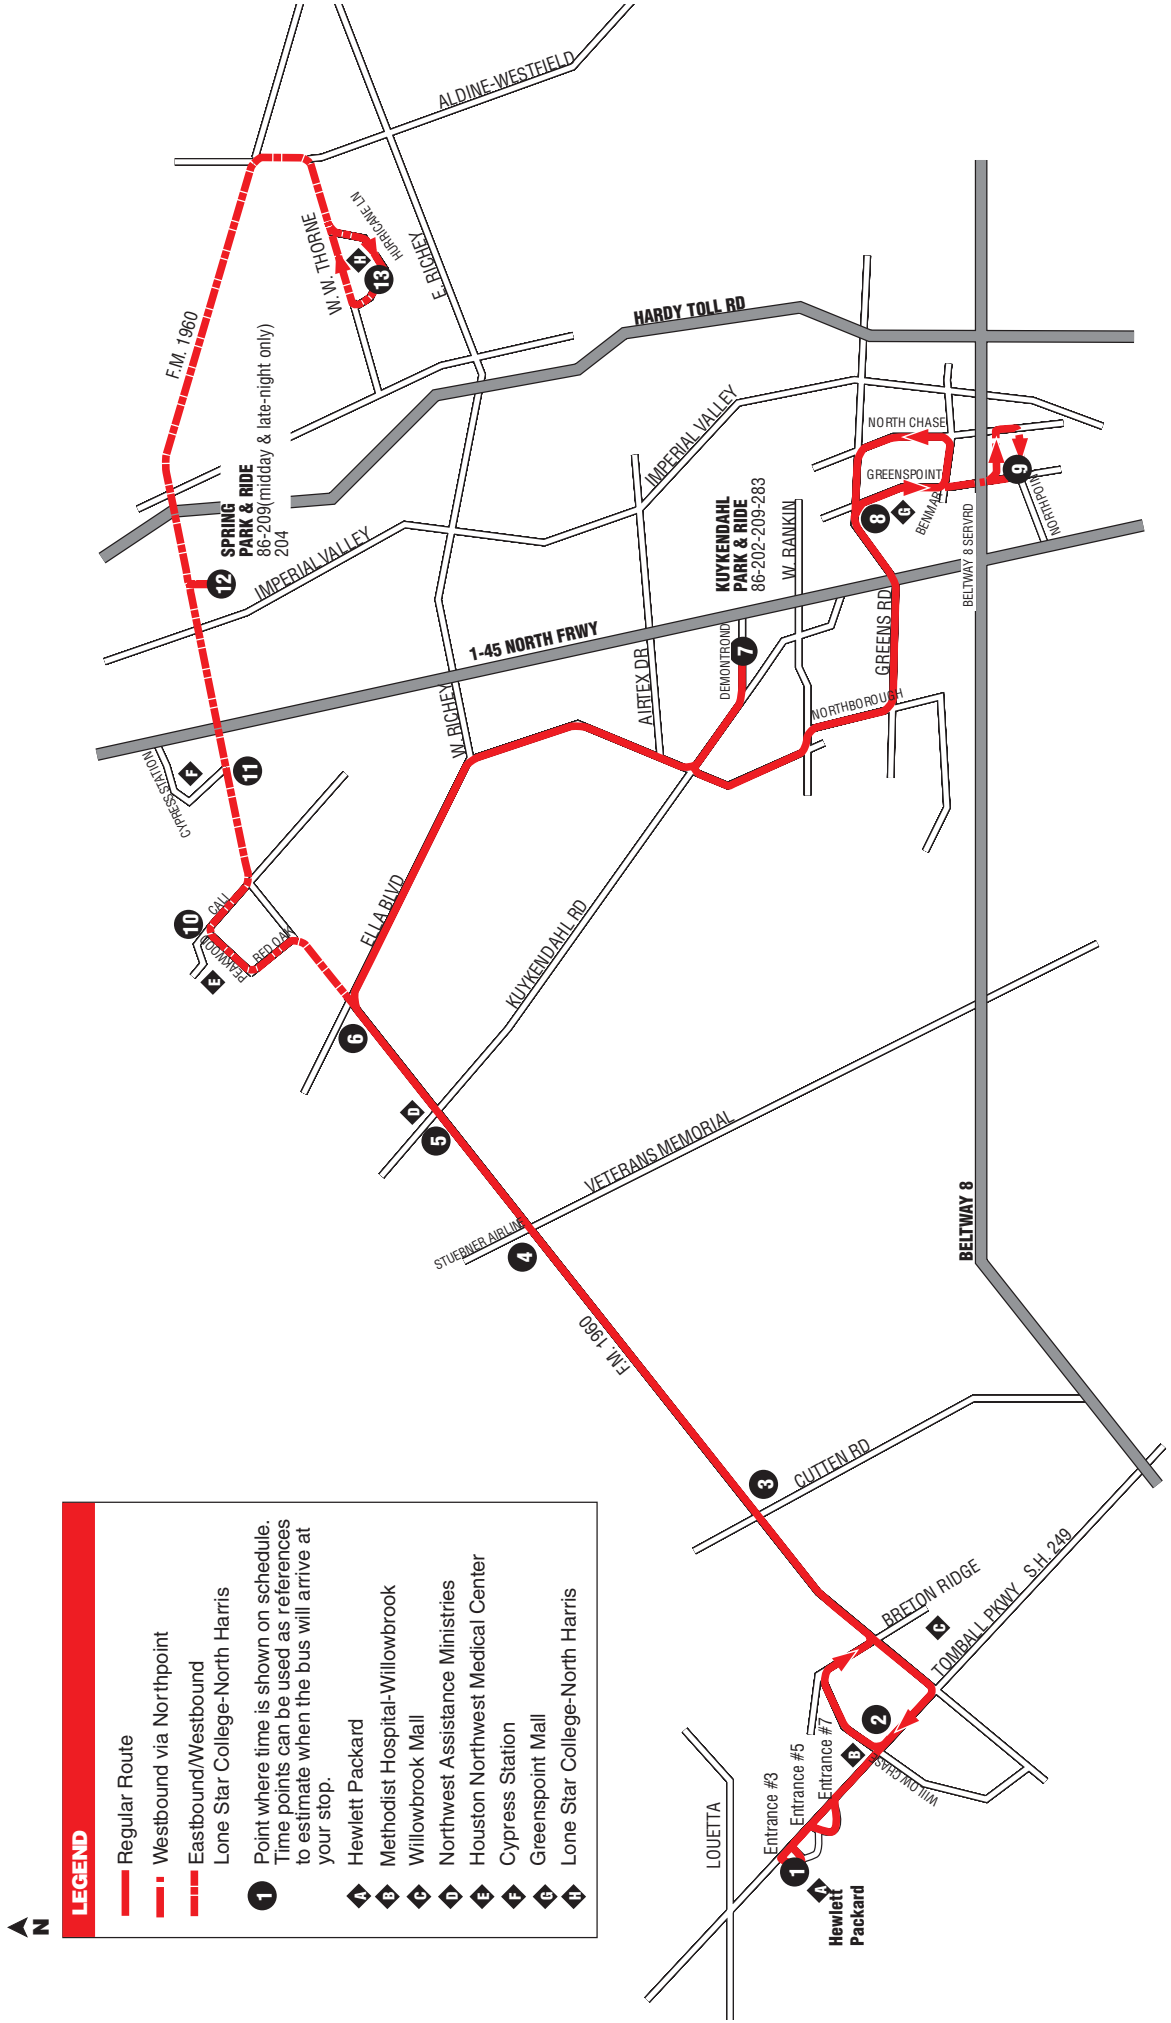

86 FM 1960 Crosstown Route Map / Mapa de las rutas

LEGEND

- Regular Route
- - - Westbound via Northpoint
- - - Eastbound/Westbound Lone Star College-North Harris

1 Point where time is shown on schedule. Time points can be used as references to estimate when the bus will arrive at your stop.

- **A** Hewlett Packard
- **B** Methodist Hospital-Willowbrook
- **C** Willowbrook Mall
- **D** Northwest Assistance Ministries
- **E** Houston Northwest Medical Center
- **F** Cypress Station
- **G** Greenspoint Mall
- **H** Lone Star College-North Harris