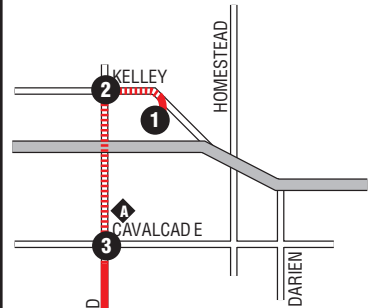

\* Trips operate via Waco.

Downtown inset

**LEGEND**

- Regular Route
- METRORail
- ⋯ Via Kelley
- - - Via Waco
- 1** Point where time is shown on schedule. Time points can be used as references to estimate when the bus will arrive at your stop.
- A** Kashmere Multi-Service Center
- B** George R. Brown Convention Center
- C** Chinatown
- D** Texas Southern University
- E** Robertson Stadium
- F** University of Houston