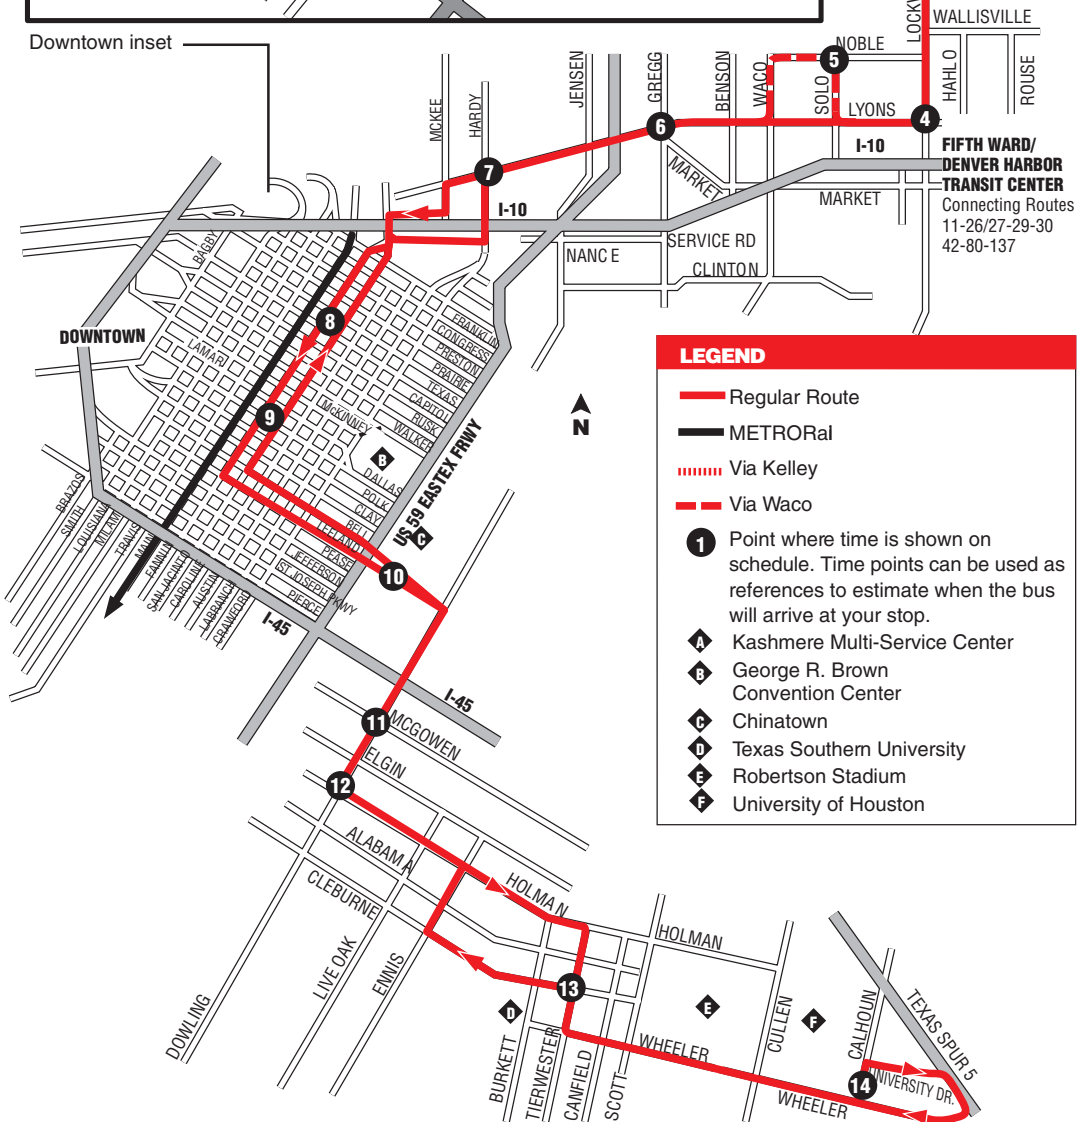

LEGEND

- Regular Route
- METRORail
- ⋯ Via Kelley
- - - Via Waco
- **1** Point where time is shown on schedule. Time points can be used as references to estimate when the bus will arrive at your stop.
- **A** Kashmere Multi-Service Center
- **B** George R. Brown Convention Center
- **C** Chinatown
- **D** Texas Southern University
- **E** Robertson Stadium
- **F** University of Houston