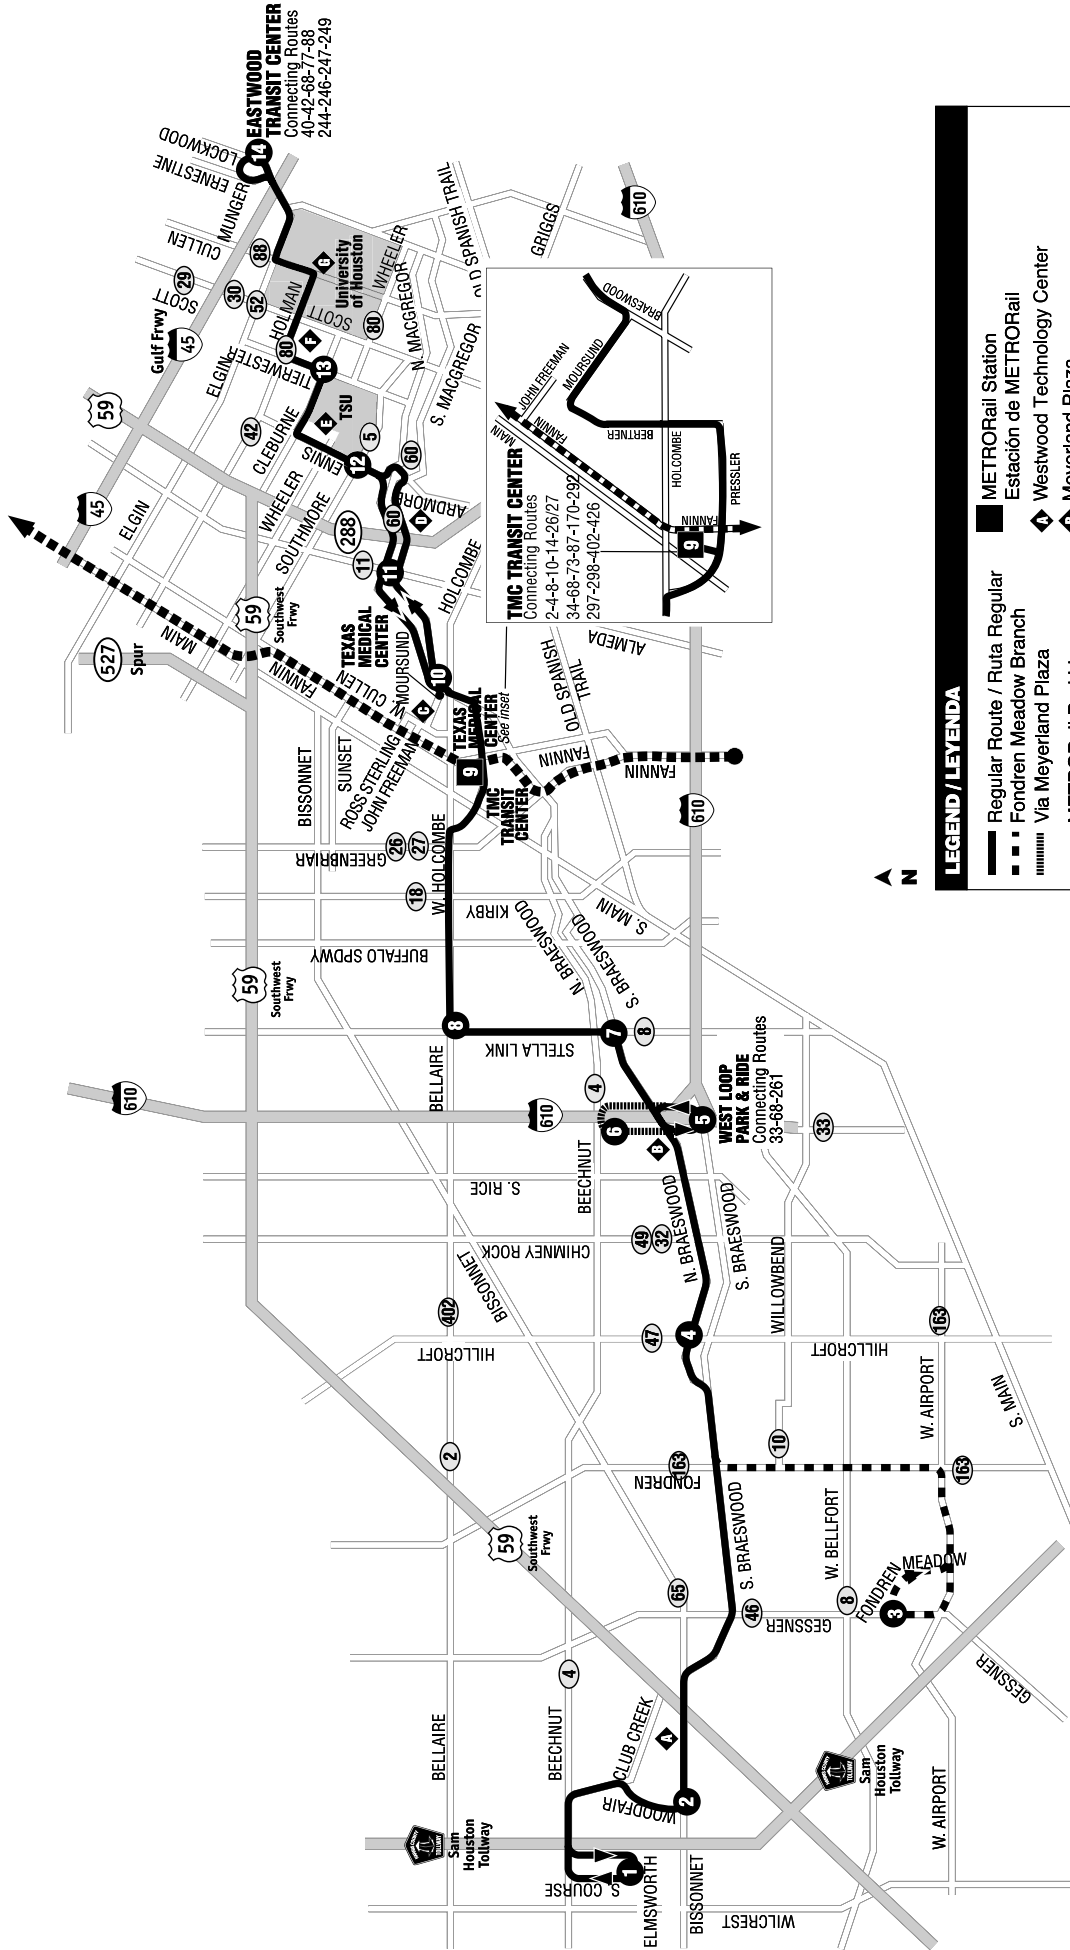

LEGEND / LEYENDA

- Regular Route / Ruta Regular
- Fondren Meadow Branch
- Via Meyerland Plaza
- METRORail Red Line
- Point where time is shown on schedule. Time points can be used as references to estimate when the bus will arrive at your stop.
- METRORail Station / Estación de METRORail
- Westwood Technology Center
- Meyerland Plaza
- Texas Medical Center
- DeBakey High School for Health Professions
- Texas Southern University
- Yates High School
- University of Houston-Main Campus
- Connecting Routes / Rutas de Conexión