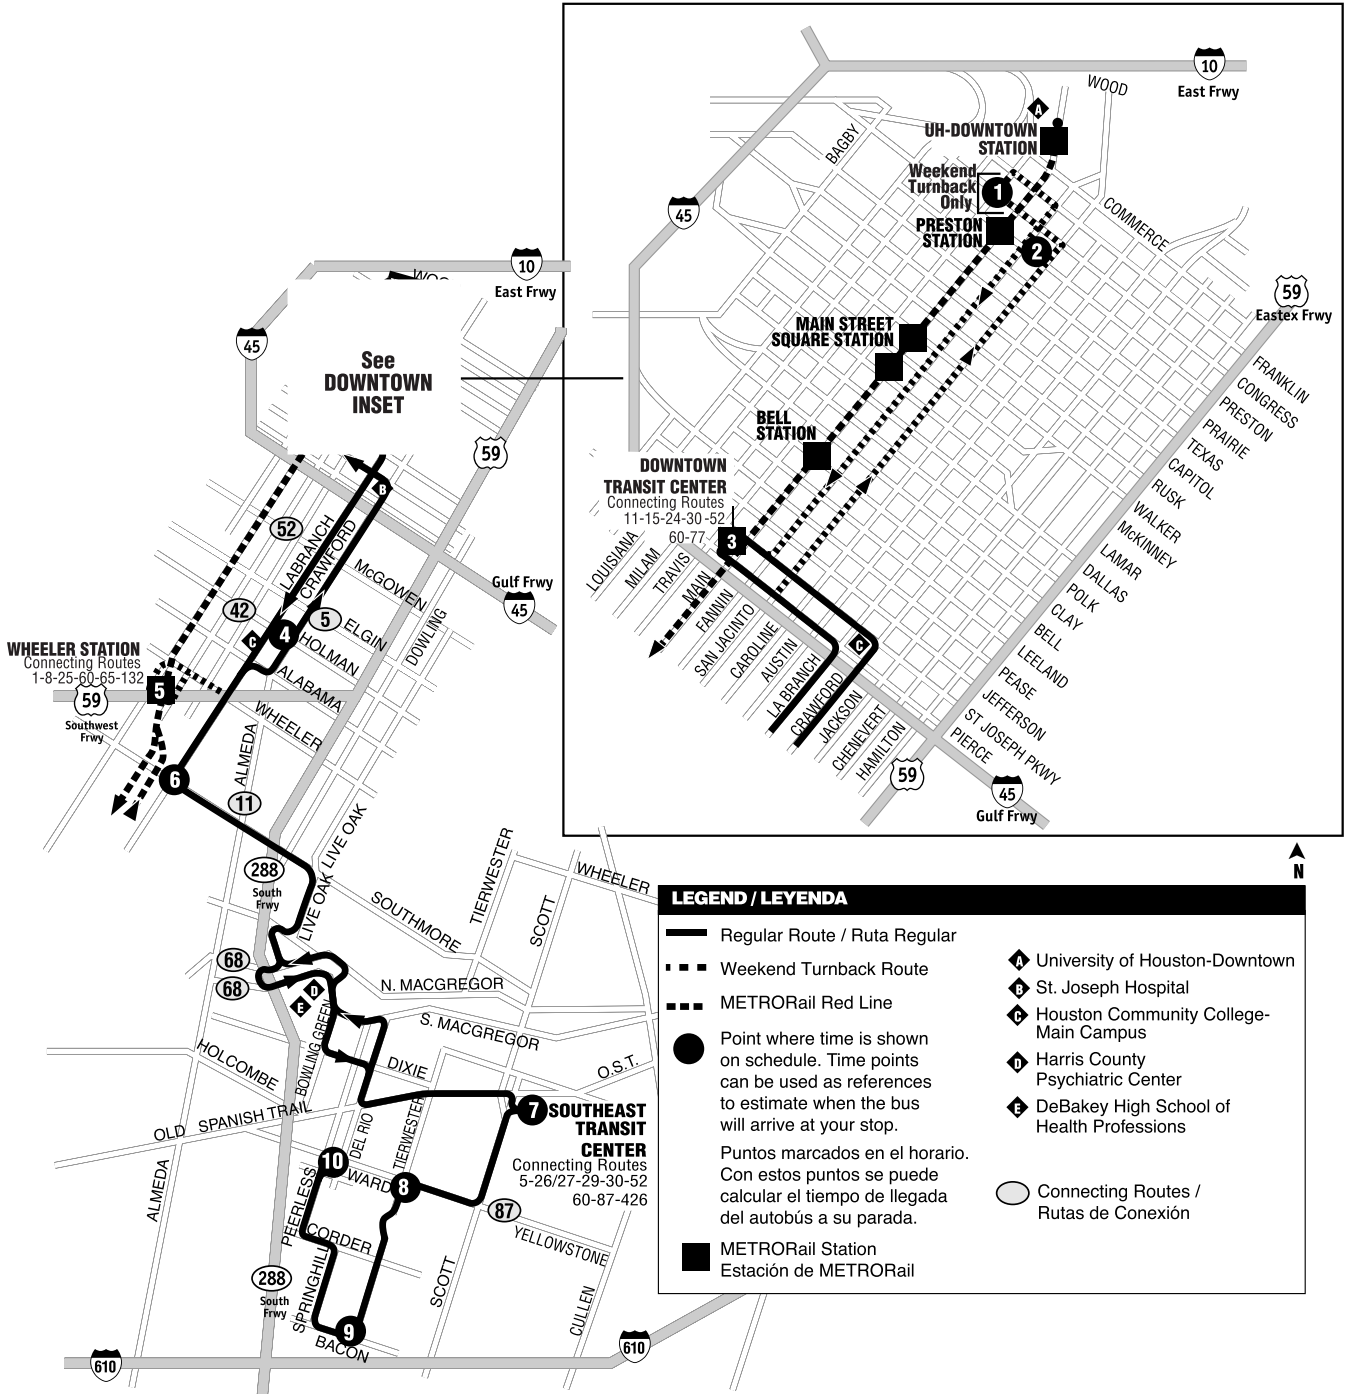

LEGEND / LEYENDA

- Regular Route / Ruta Regular
- Weekend Turnback Route
- METRORail Red Line
- Point where time is shown on schedule. Time points can be used as references to estimate when the bus will arrive at your stop. Puntos marcados en el horario. Con estos puntos se puede calcular el tiempo de llegada del autobús a su parada.
- METRORail Station Estación de METRORail
- University of Houston-Downtown
- St. Joseph Hospital
- Houston Community College-Main Campus
- Harris County Psychiatric Center
- DeBakey High School of Health Professions
- Connecting Routes / Rutas de Conexión