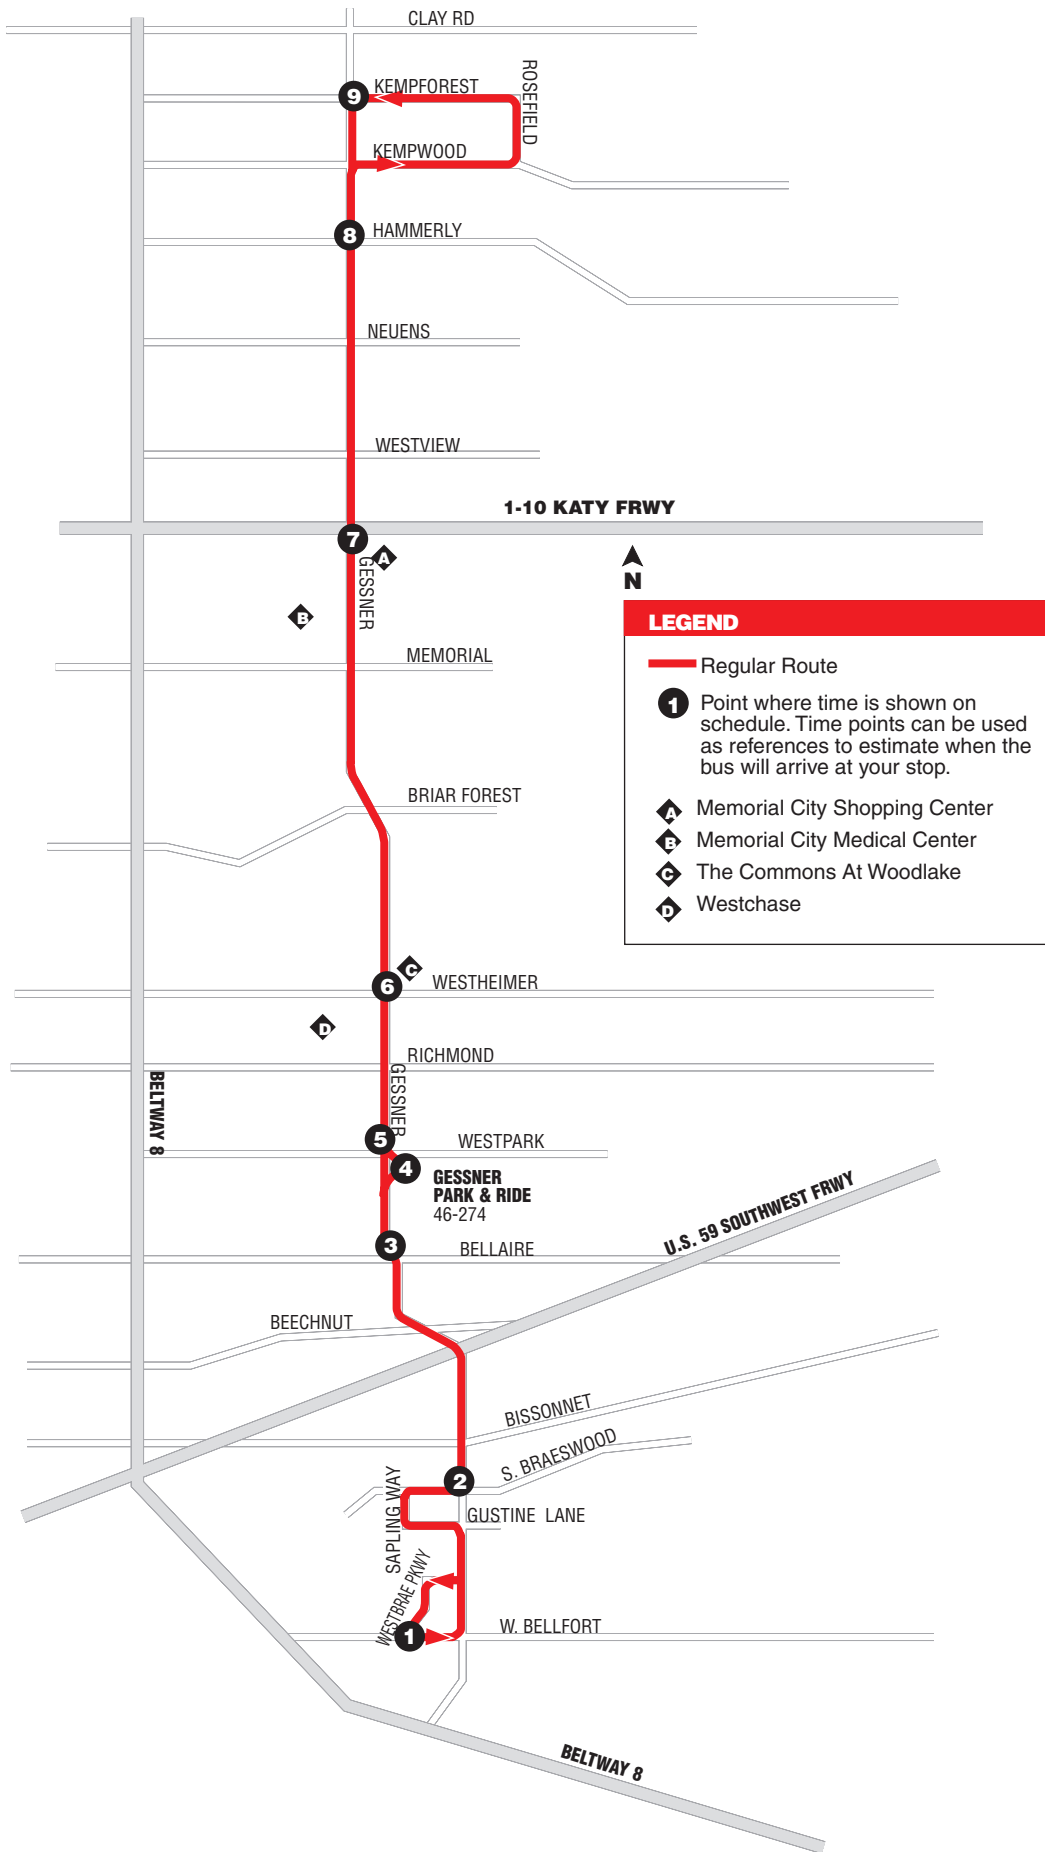

LEGEND

- Regular Route
- **1** Point where time is shown on schedule. Time points can be used as references to estimate when the bus will arrive at your stop.
- **A** Memorial City Shopping Center
- **B** Memorial City Medical Center
- **C** The Commons At Woodlake
- **D** Westchase