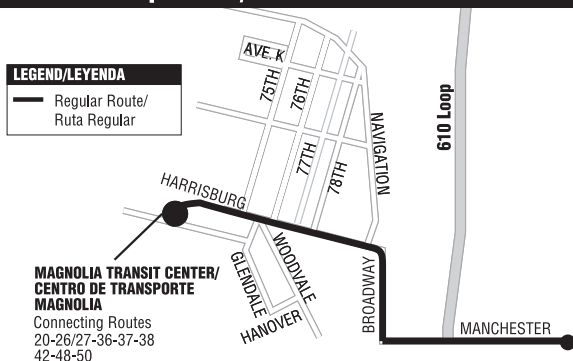

# 38 Manchester Circulator

Effective June 1, 2008, the **38 Manchester Dock Circulator** makes all stops between the Magnolia Transit Center & Manchester Dock, along Harrisburg and Broadway.

## Route Map / Mapa de las rutas

### Westbound

### Eastbound

Manchester Dock	Harrisburg & 77th	Magnolia Transit Center	Magnolia Transit Center	Harrisburg & 77th	Manchester Dock
7:00am	7:10am	7:15am	7:22am	7:27am	7:37am
7:40	7:50	7:55	8:02	8:07	8:17
8:20	8:30	8:35	8:42	8:47	8:57
9:00	9:10	9:15	9:22	9:27	9:37
9:40	9:50	9:55	10:02	10:07	10:17
10:20	10:30	10:35	10:42	10:47	10:57
11:00	11:10	11:15	11:22	11:27	11:37
11:40	11:50	11:55	12:02pm	12:07pm	12:17pm
12:20pm	12:30pm	12:35pm	12:42	12:47	12:57
1:00	1:10	1:15	1:22	1:27	1:37
1:40	1:50	1:55	2:02	2:07	2:17
2:20	2:30	2:35	2:42	2:47	2:57
3:00	3:10	3:15	3:22	3:27	3:37
3:40	3:50	3:55	4:02	4:07	4:17
4:20	4:30	4:35	4:42	4:47	4:57
5:00	5:10	5:15	5:22	5:27	5:37
5:40	5:50	5:55	6:02	6:07	6:17
6:20	6:30	6:35			