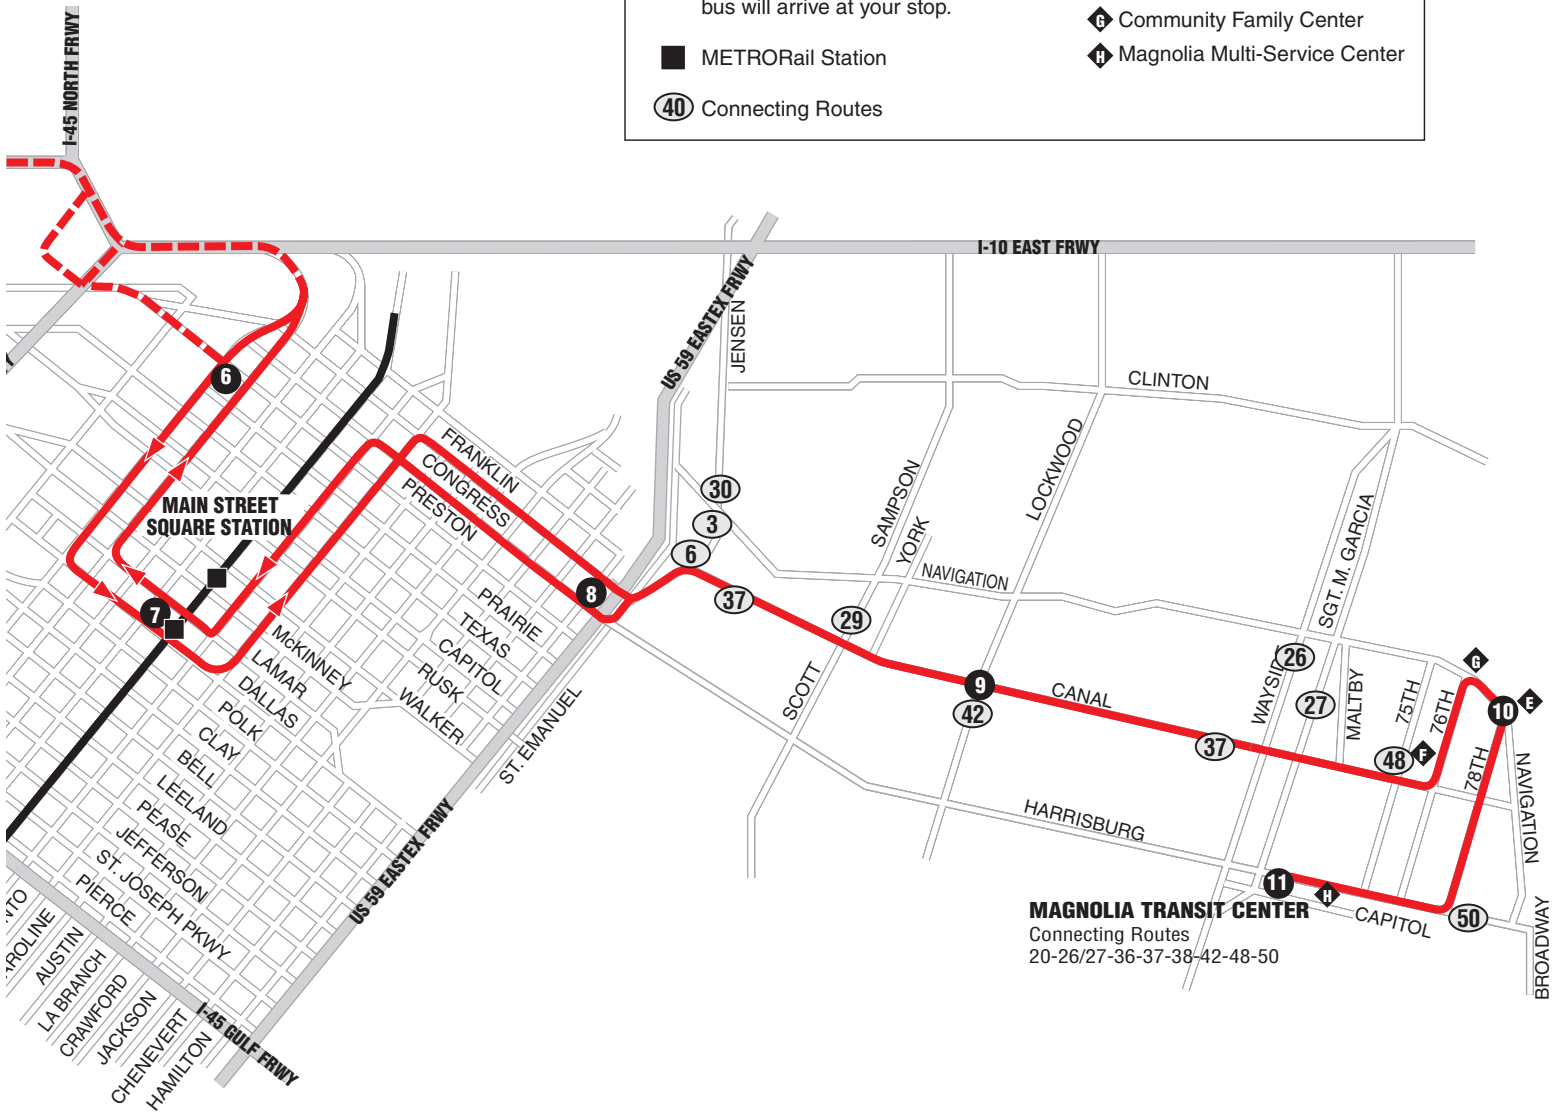

LEGEND

- Regular Route
- - - Non-stop area
- METRORail
- **1** Point where time is shown on schedule. Time points can be used as references to estimate when the bus will arrive at your stop.
- METRORail Station
- **40** Connecting Routes
- **A** Wal-Mart
- **B** HCC-Spring Branch
- **C** Spring Branch Medical Center
- **D** Northwest Mall
- **E** Houston Ship Channel
- **F** Dezavala Park
- **G** Community Family Center
- **H** Magnolia Multi-Service Center

MAGNOLIA TRANSIT CENTER
Connecting Routes
20-26/27-36-37-38-42-48-50