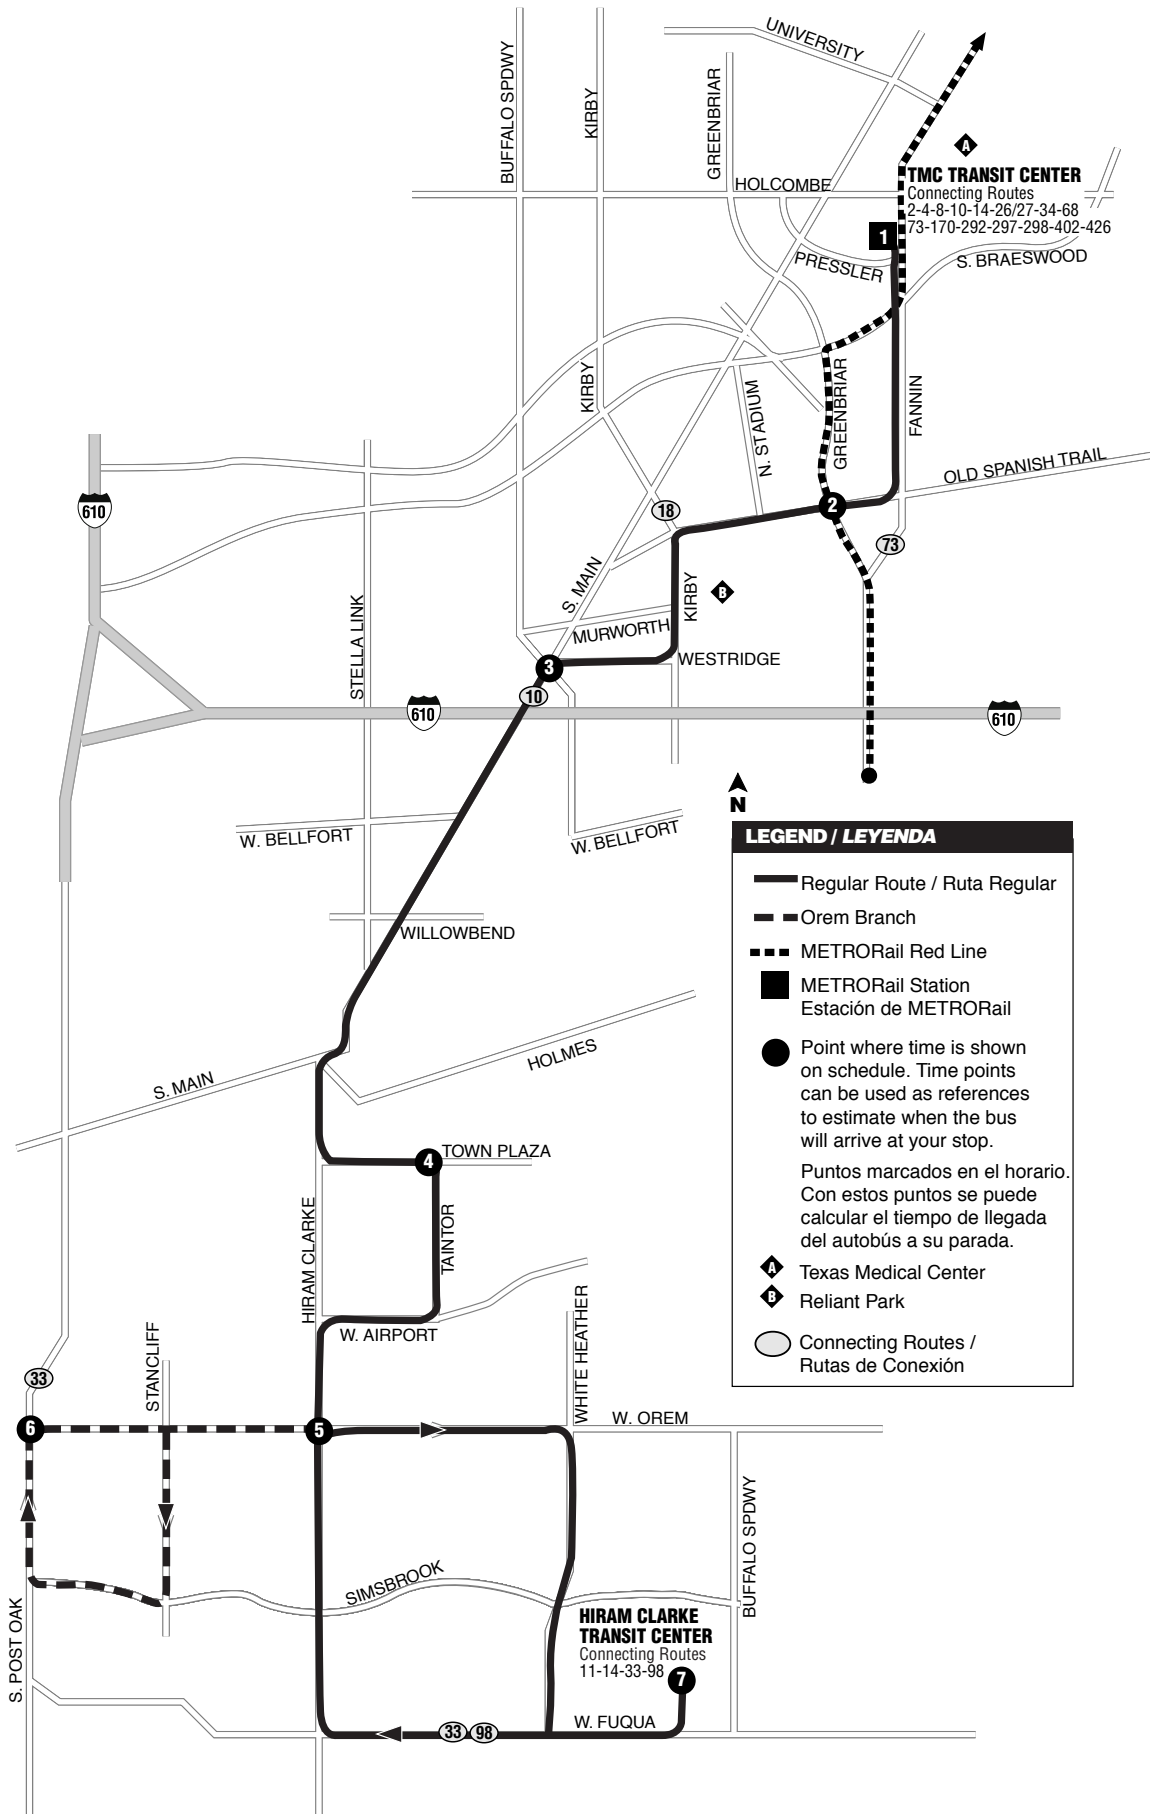

LEGEND / LEYENDA

- Regular Route / Ruta Regular
- - - Orem Branch
- --- METRORail Red Line
- METRORail Station
  Estación de METRORail
- Point where time is shown on schedule. Time points can be used as references to estimate when the bus will arrive at your stop.
  Puntos marcados en el horario. Con estos puntos se puede calcular el tiempo de llegada del autobús a su parada.
- Texas Medical Center
- Reliant Park
- Connecting Routes / Rutas de Conexión

TMC TRANSIT CENTER
Connecting Routes
2-4-8-10-14-26/27-34-68
73-170-292-297-298-402-426

HIRAM CLARKE TRANSIT CENTER
Connecting Routes
11-14-33-98