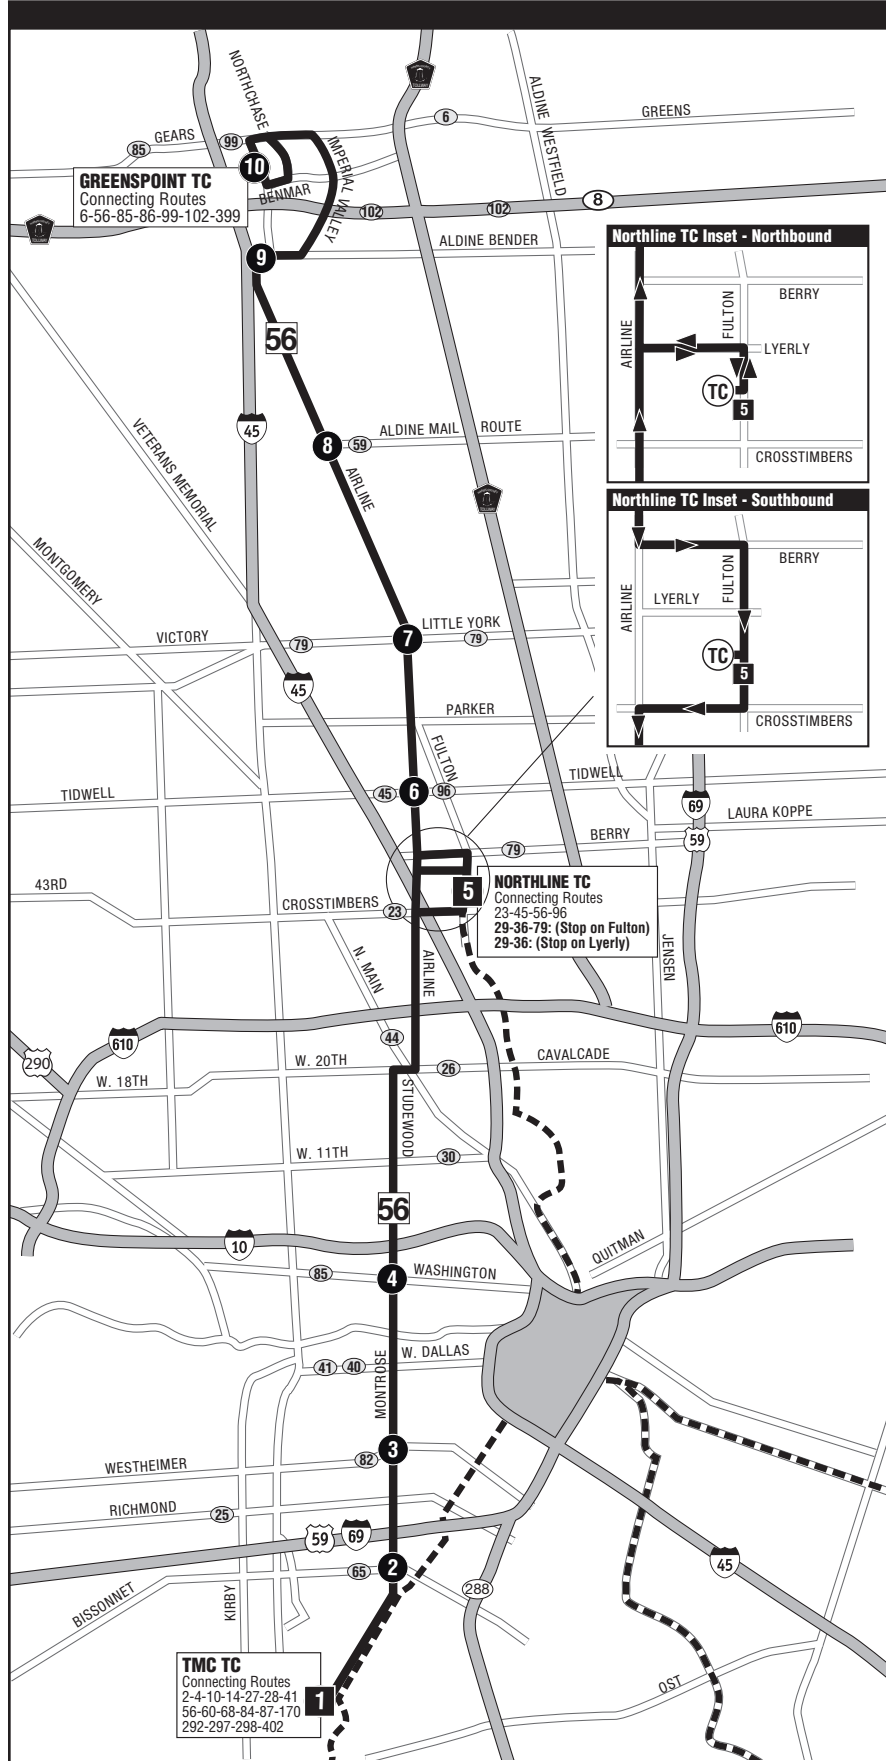

56 Airline / Montrose Route Map / Mapa de la ruta

Reading a Bus Schedule

1. On the top of each timetable, look for names like “Weekday Inbound” or “Saturday Westbound” to determine which timetable to use.
2. Then look at the numbered dots, called time points, with names of places where buses stop. The listing does not include all bus stops, but buses will stop at all stops along your route.
3. Find the time points closest to where you are and where you want to go.
4. Check the column of times under your destination to find the time you want to arrive.
5. Find the time point nearest the place you want to board the bus. There will be a stop along the route within two blocks of that location — just look for your route number on the bus stop signs at each corner.
6. Then move your finger left along that line to your origin to determine your departure time. If you’re not catching the bus at the time point listed, refer to the time point before your stop.

Cómo leer el horario

1. En la parte superior de cada horario, busque los nombres tales como “Llegadas los días de la semana” o “Salida hacia el oeste los sábados” para determinar cuál horario usar.
2. Después busque los puntos numerados, con los nombres de los lugares donde paran los autobuses. La lista no incluye todas las paradas de los autobuses, pero los autobuses pararán en todas las paradas a lo largo de la ruta.
3. Encuentre el punto más cercano a donde usted está y a donde quiere ir.
4. Revise la columna de las horas según su destino para encontrar la hora a la que desea llegar.
5. Encuentre el punto numerado más cercano al lugar donde desea abordar el autobús. Habrá una parada a lo largo de la ruta dentro de dos cuadras de esa ubicación — simplemente busque el número de su ruta y los letreros de parada del autobús en cada esquina.
6. Después siga la línea hacia la izquierda de su origen para determinar su hora de salida. Si no puede tomar el autobús desde el punto numerado, refiérase al punto numerado antes de su parada.

LEGEND

- Regular Route
- METRORail
- METRORail Station
- Point where time is shown on schedule. Time points can be used as references to estimate when the bus will arrive at your stop. *Puntos marcados en el horario. Con estos puntos se puede calcular la hora de llegada del autobús a su parada.*
- 81 Connecting Route
- PR Park & Ride
- TC Transit Center